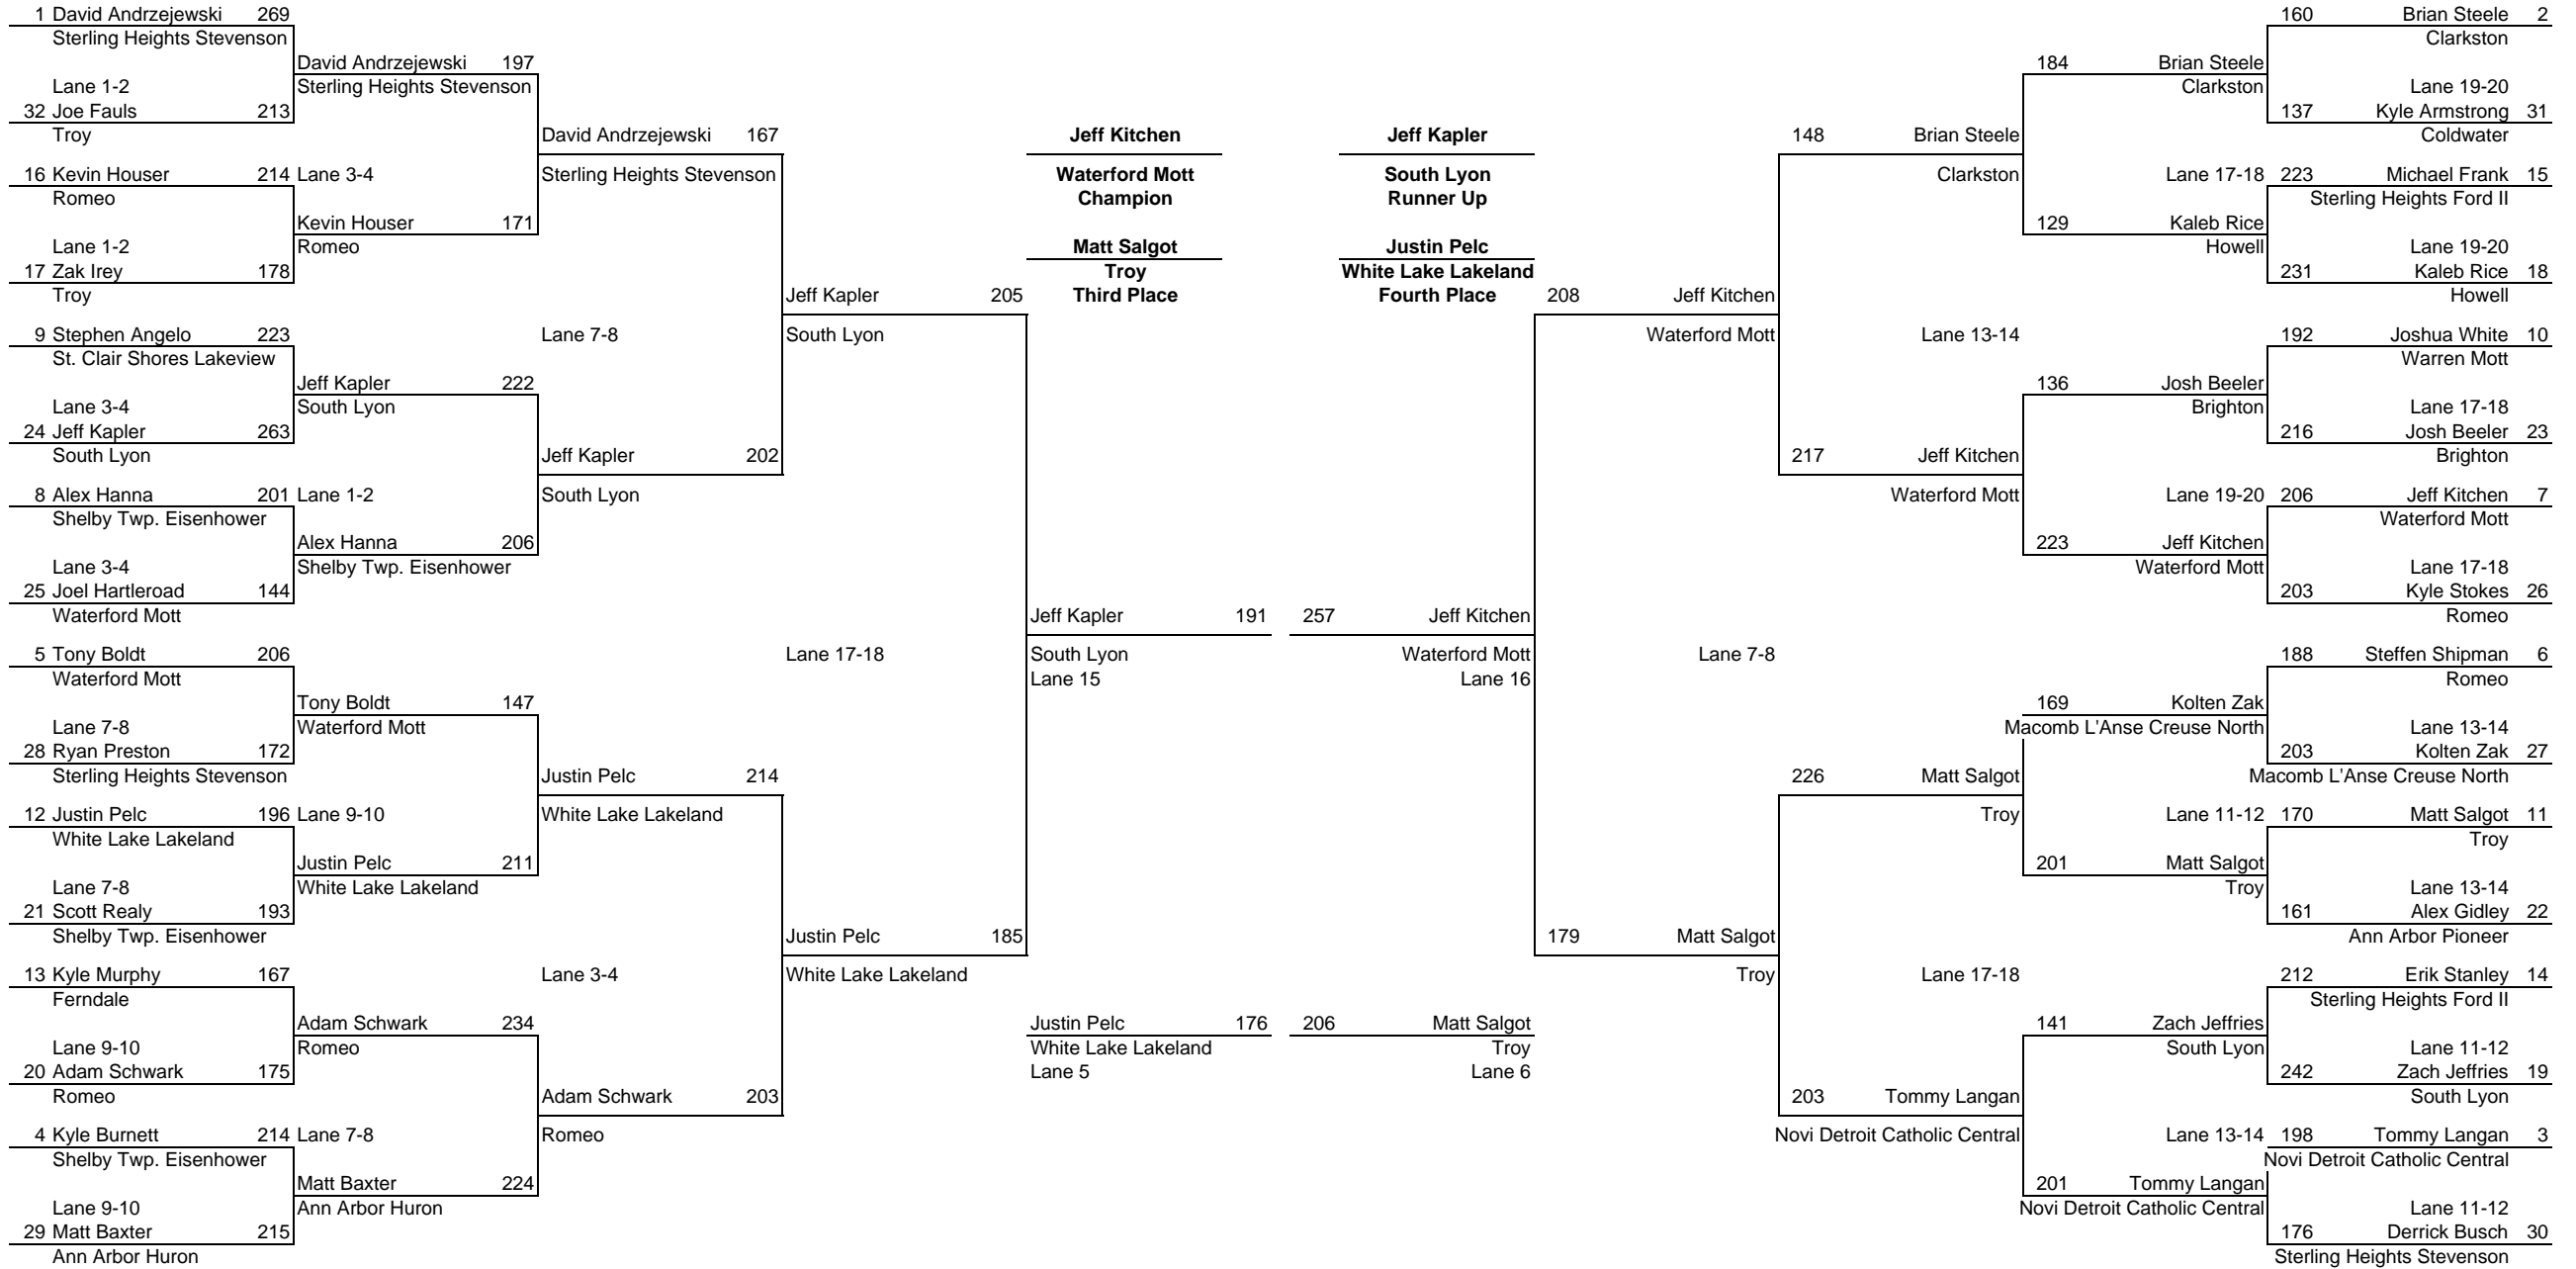

Michigan Junior Varsity Boy's Singles Championship

**Sunnybrook Lanes
February 18, 2006**

Place	Bowler	School	Game 1	Game 2	Game 3	Totals
1	Kelly Ryder	Tecumseh	222	190	165	577
2	Caitlin Mein	Walled Lake Northern	163	243	154	560
3	Megan Rochon	Utica	194	191	167	552
4	Jenna Law	Highland Milford	201	189	158	548
5	Dana Stargel	Sterling Heights Stevenson	175	172	173	520
6	Megan Eminger	South Lyon	163	176	167	506
7	Jessica Crunk	Highland Milford	181	165	157	503
8	Erica Kozicki	Warren Cousino	192	145	163	500
9	Sarah Brooks	Sterling Heights Stevenson	134	177	188	499
10	Kristin Schultz	Waterford Mott	187	162	147	496
11	Philie Kiecksee	Sterling Heights Stevenson	160	136	199	495
12	Samantha McAdams	White Lake Lakeland	155	130	208	493
13	Anna Polega	Shelby Twp. Eisenhower	165	154	173	492
14	Stephanie Hazel	Farmington Hills Mercy	170	171	149	490
15	Megan Carnell	Waterford Mott	134	183	169	486
16	Tiffany Mellado	Highland Milford	150	158	173	481
17	Casey Merte	Clarkston	134	182	165	481
18	Cortney Derr	Walled Lake Northern	127	192	161	480
19	Amanda Wiska	White Lake Lakeland	152	155	169	476
20	Amber Harris	Battle Creek Pennfield	200	130	145	475
21	Jessica Helzer	White Lake Lakeland	136	160	175	471
22	Heather Paling	Sterling Heights Ford II	148	142	175	465
23	Megan O'Connor	Waterford Mott	162	146	157	465
24	Darcie Delaney	White Lake Lakeland	157	147	155	459
25	Amanda Niedermaier	Sterling Heights Stevenson	162	148	149	459
26	Jessica Palm	St. Clair Shores Lakeview	177	143	139	459
27	Casey Stiteler	St. Clair Shores Lakeview	128	158	170	456
28	Dayna Pratt	Highland Milford	138	163	155	456
29	Lauren Reeves	Hartland	156	163	137	456
30	Samantha Horsell	Farmington Hills Mercy	140	171	142	453
31	Colleen Gemborys	Clarkston	147	127	178	452
32	Crystal Stubleski	Walled Lake Western	135	146	170	451
33	Madison Goforth	Ann Arbor Pioneer	159	157	134	450
34	Corina Nicholson	Shelby Twp. Eisenhower	143	136	170	449
35	Audrey Becker	Romeo	150	156	143	449
36	Jamie Maclauren	Warren Cousino	127	196	126	449
37	Adrienne Daniel	Farmington Hills Mercy	138	153	157	448
38	Rachel Steplowski	Utica	137	146	163	446
39	Angela Stader	White Lake Lakeland	167	111	167	445
40	Jessica Richard	Highland Milford	166	150	129	445
41	Taylor Brown	Walled Lake Northern	146	158	139	443
42	Paige Gouine	Highland Milford	135	178	128	441
43	Katie Hammond	Sterling Heights Stevenson	145	116	179	440
44	Chelsea Kempainen	South Lyon	168	128	144	440
45	Erica Wood	Macomb L'Anse Creuse North	136	149	154	439
46	Samantha Delicato	Warren Mott	159	131	149	439
47	Kellie Trombley	St. Clair Shores Lakeview	136	172	129	437
48	Rachel Richardson	Brighton	134	140	162	436
49	Katie McQuaide	Harper Woods Regina	120	186	128	434
50	Abby Anderson	Highland Milford	149	157	127	433
51	Anissa Marhrough	Ann Arbor Pioneer	141	177	114	432
52	Stacy Bloom	Battle Creek Pennfield	149	136	146	431
53	Dayne Zwolinski	Walled Lake Northern	124	136	167	427
54	Ashley Summerhill	Battle Creek Pennfield	139	149	139	427
55	Lauren Hubbard	Waterford Mott	144	142	139	425
56	Ena Zejinilovic	Ann Arbor Huron	131	135	156	422
57	Kim Lock	Utica	135	135	150	420