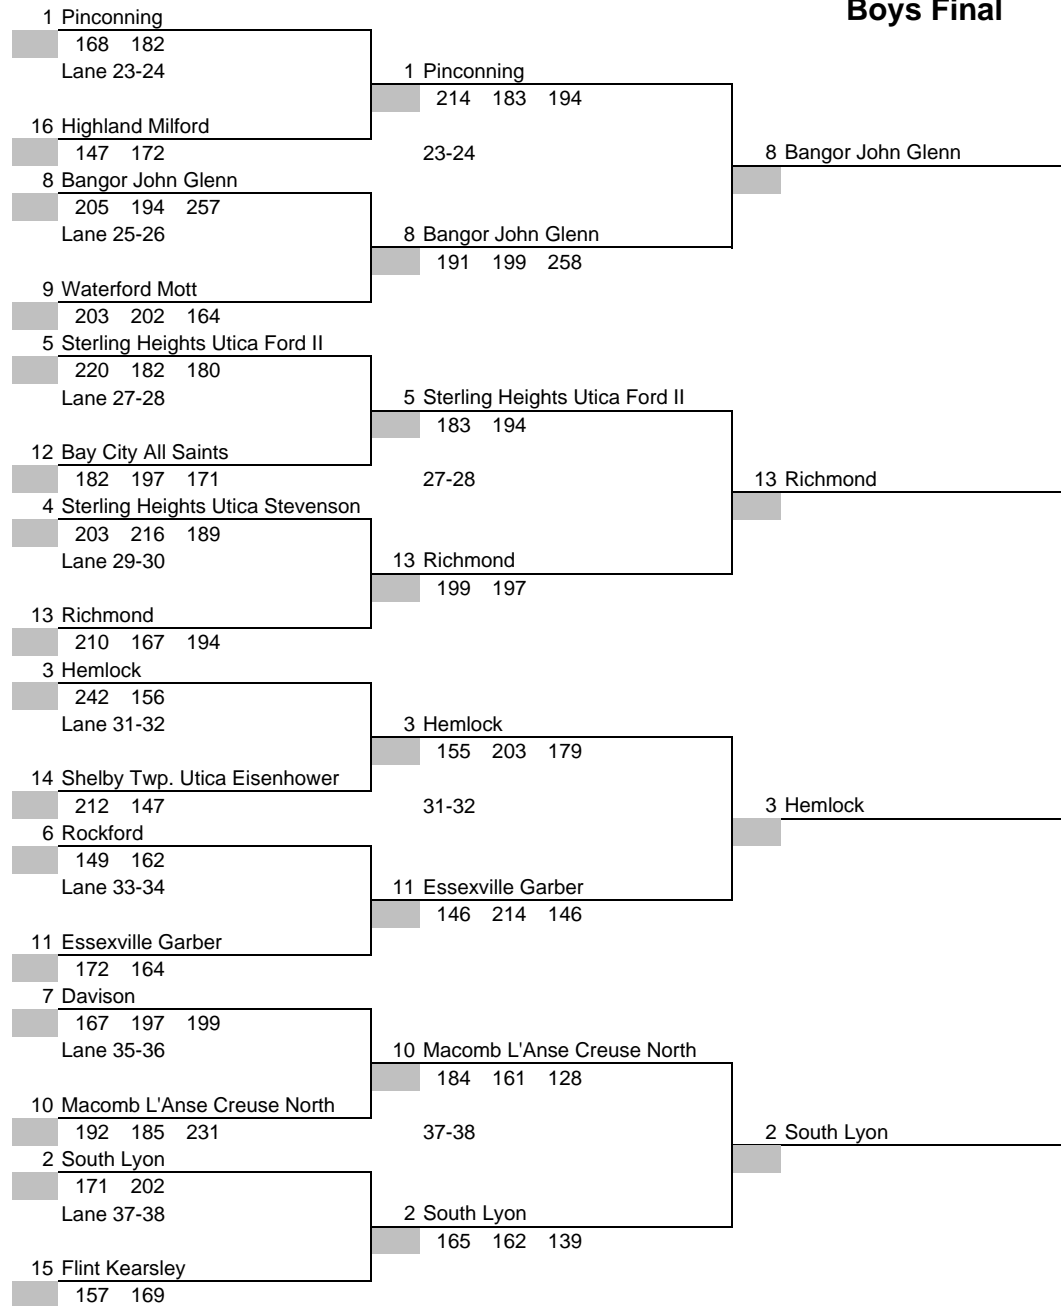

**Bay Regional
Medical Center**

**Bangor John Glenn
Holiday Invitational
Boys Final**

**Monitor Lanes
Bay City, Michigan
December 29, 2007**