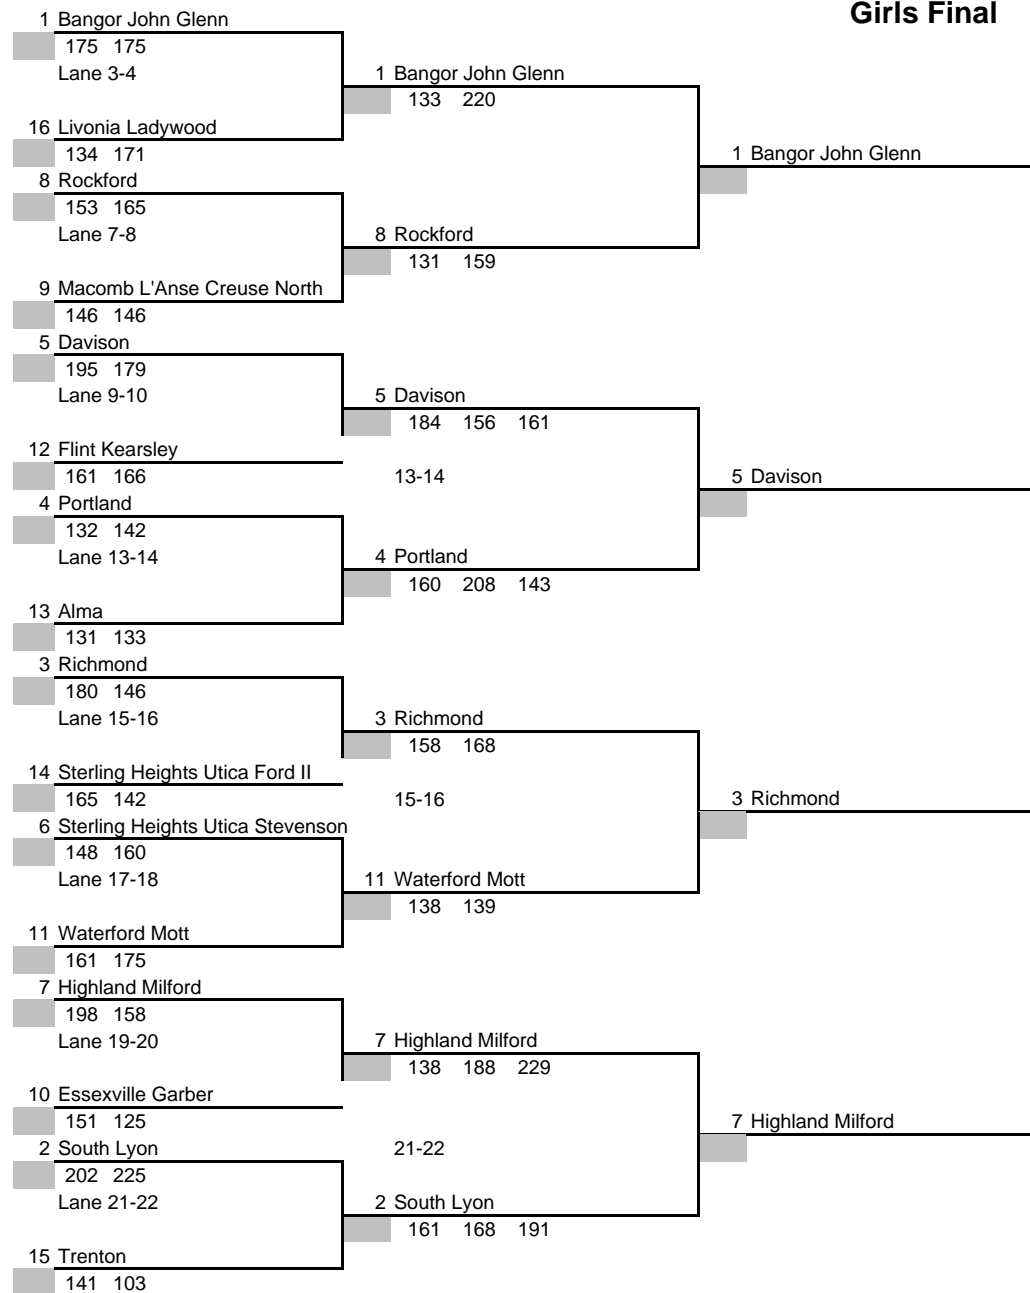

**Bay Regional
Medical Center**

**Bangor John Glenn
Holiday Invitational
Girls Final**

**Monitor Lanes
Bay City, Michigan
December 29, 2007**

- Richmond
  Champion
- Bangor John Glenn
  Runner Up
- Highland Milford
  Third Place
- Davison
  Fourth Place

Step Ladder Finals	
Bangor John Glenn 153 159	<i>Championship Round Lanes 11-12</i>
Richmond 203 195	
Richmond 224	<i>Second Round Lanes 11-12</i>
Highland Milford 143	
Davison 131	<i>First Round Lanes 11-12</i>
Highland Milford 159