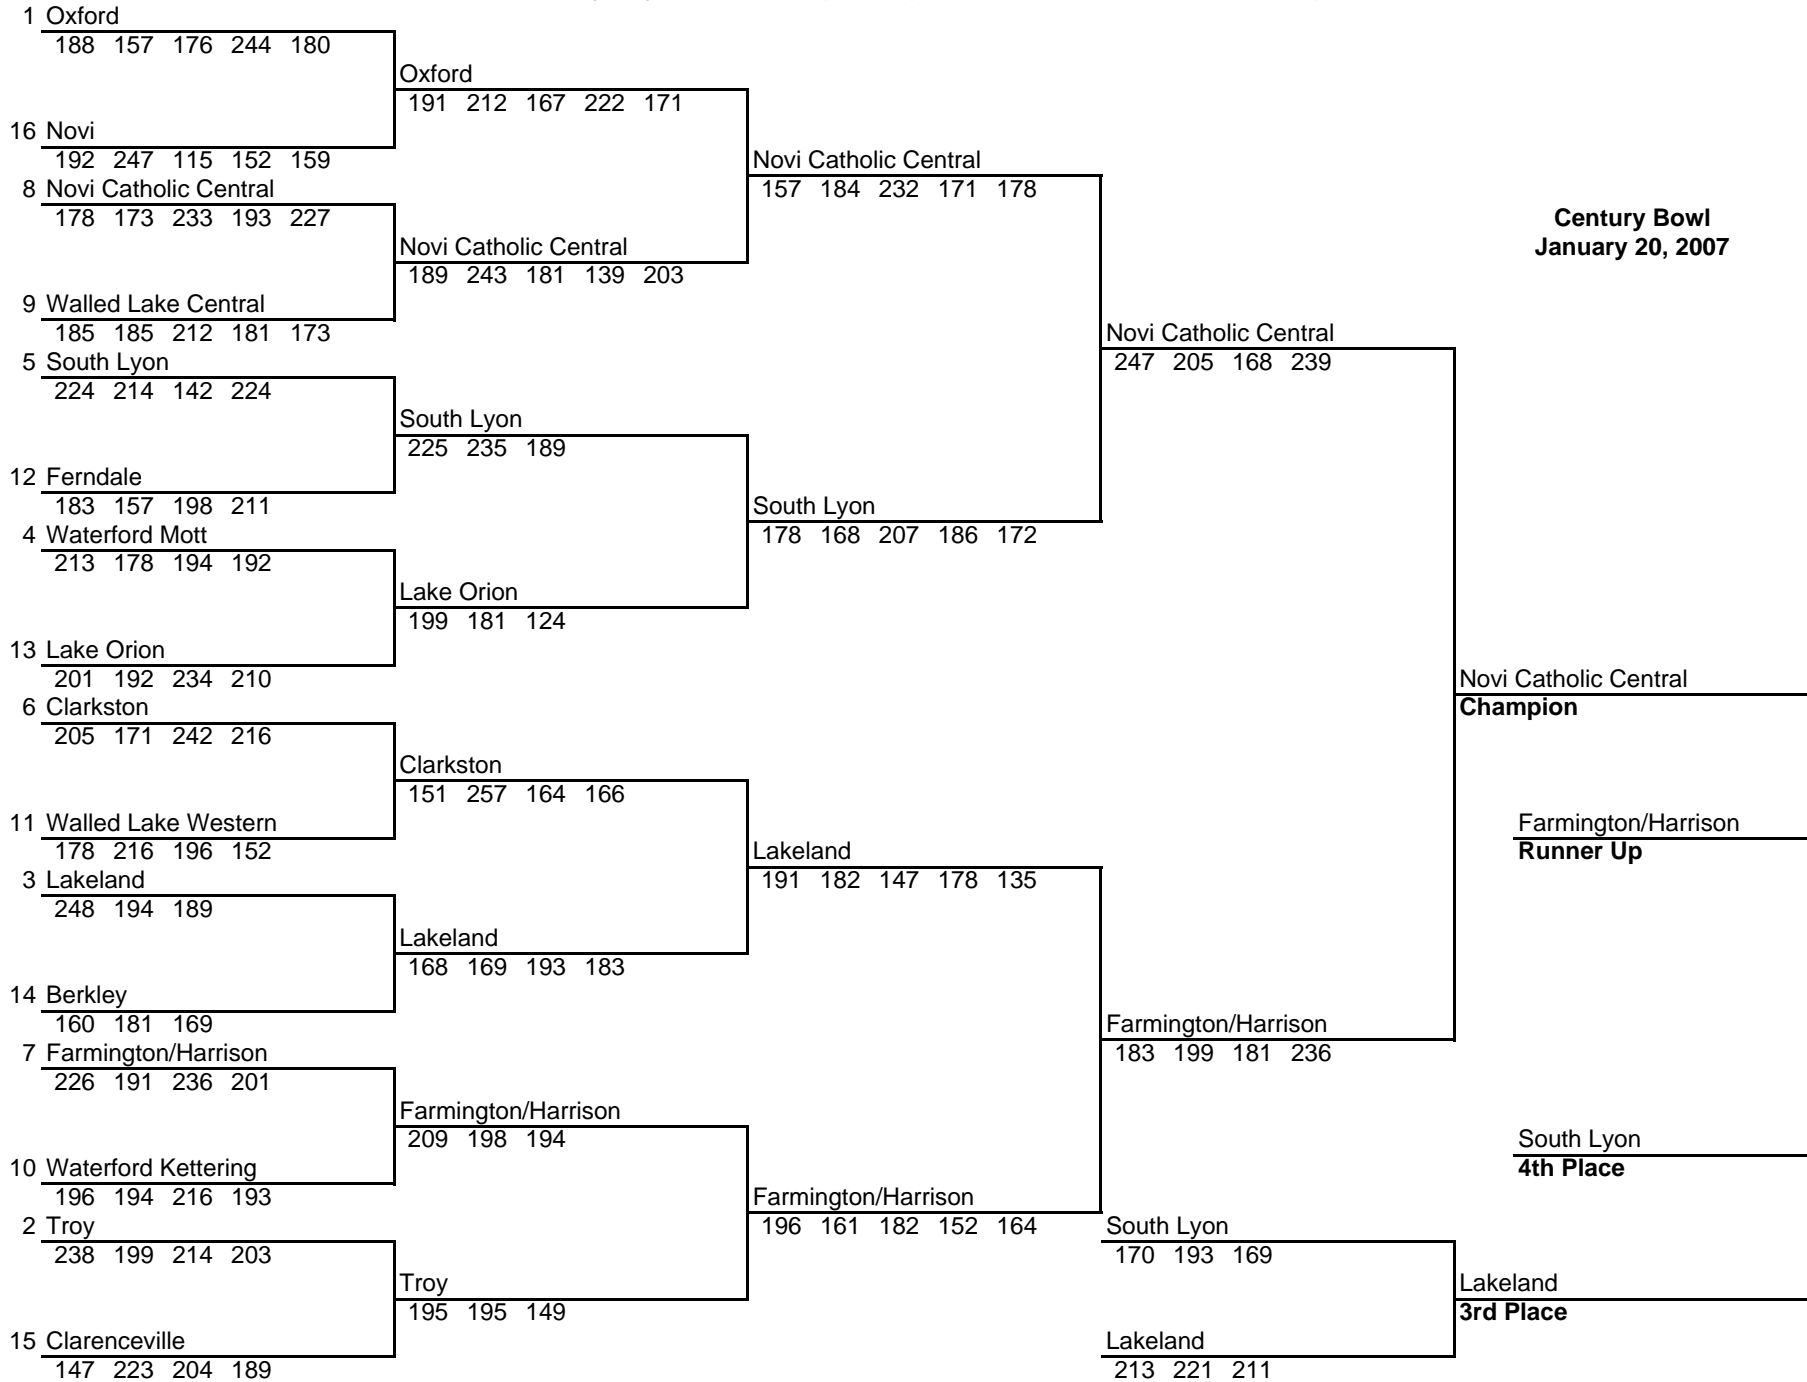

Oakland County Boys Team Qualifiers

Place	ID	School	Game 1	Game 2	Game 3	Baker 1	Baker 2	Baker 3	Baker 4	Totals
1	S21	Oxford	940	1078	980	209	221	225	231	3884
2	S13	Troy	1043	1005	992	178	172	264	209	3863
3	S07	Lakeland	938	1062	1018	234	156	242	178	3828
4	S18	Waterford Mott	1002	1083	896	170	213	215	220	3799
5	S12	South Lyon	979	982	1072	183	212	167	177	3772
6	S03	Clarkston	1047	885	1057	155	164	220	202	3730
7	S06	Farmington/Harrison	961	1011	1010	185	176	165	211	3719
8	S24	Novi Catholic Central	972	977	900	209	235	212	160	3665
9	S14	Walled Lake Central	1025	981	954	172	169	182	178	3661
10	S17	Waterford Kettering	1050	909	893	156	186	231	174	3599
11	S16	Walled Lake Western	901	914	970	170	228	220	189	3592
12	S20	Ferndale	896	948	987	180	189	202	160	3562
13	S19	Lake Orion	941	909	894	241	220	158	168	3531
14	S01	Berkley	847	936	1036	138	189	160	219	3525
15	S02	Clarenceville	883	872	906	182	231	176	258	3508
16	S10	Novi	886	961	874	167	212	183	203	3486
17	S08	Milford	870	1040	935	193	135	148	162	3483
18	S22	Troy Athens	808	813	1081	160	211	202	203	3478
19	S15	Walled Lake Northern	868	813	910	138	160	174	209	3272
20	S05	Hazel Park	859	916	769	185	179	156	164	3228
21	S23	Bishop Foley	781	811	874	192	148	203	174	3183
22	S09	North Farmington	718	804	842	181	158	144	194	3041
23	S04	Detroit Country Day	788	878	715	164	175	158	110	2988

Oakland County Boy's Team Championship - Head to Head Baker Match Competition Scores