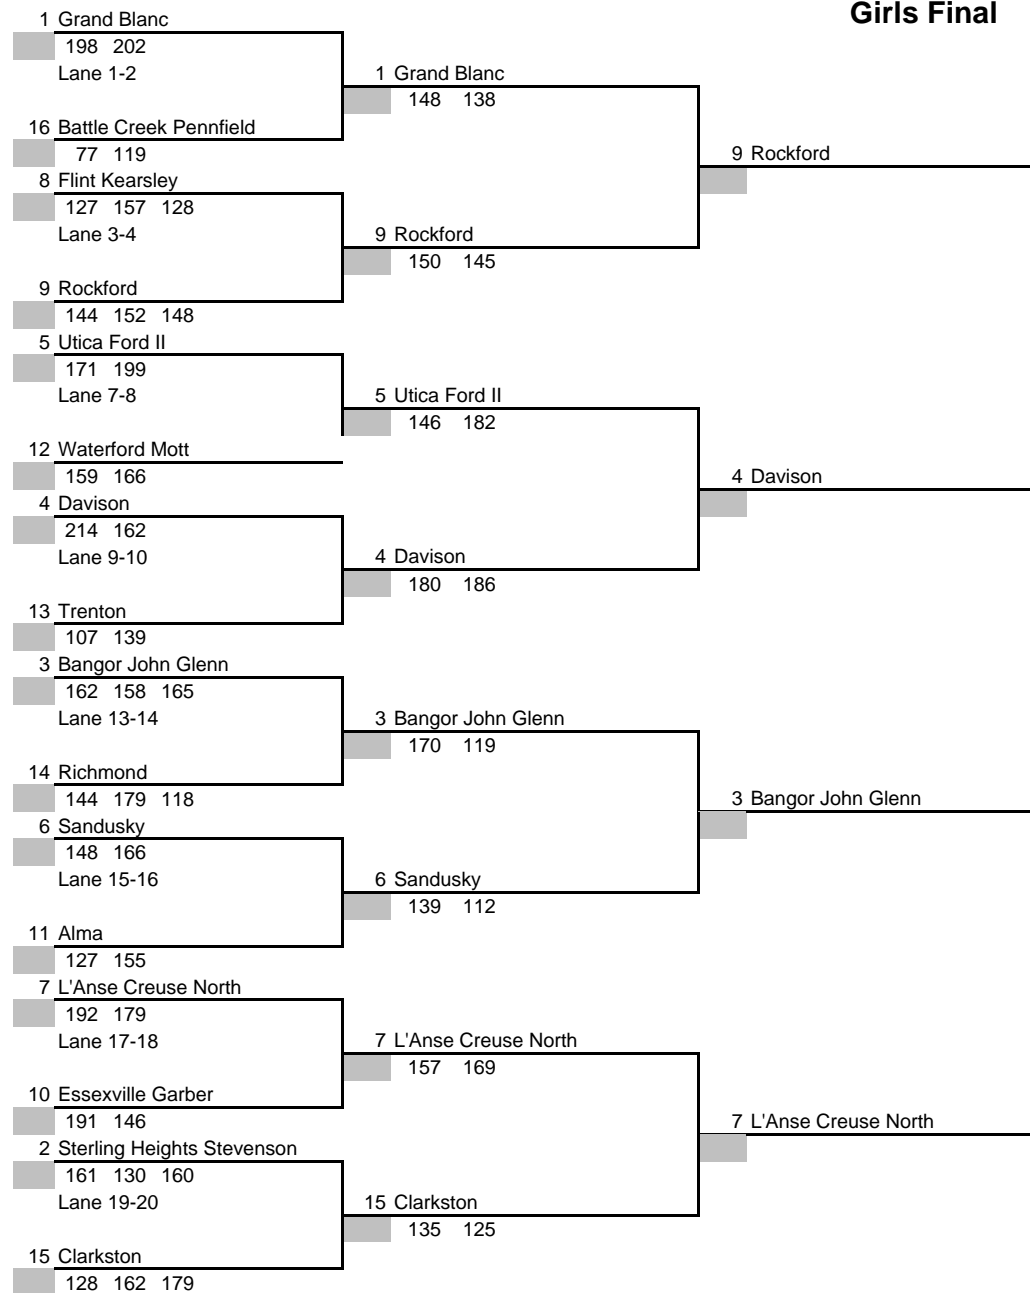

**Bay Regional
Medical Center**

**Bangor John Glenn
Holiday Invitational
Girls Final**

**Monitor Lanes
Bay City, Michigan
December 27, 2008**

Bangor John Glenn
Champion

Davison
Runner Up

L'Anse Creuse North
Third Place