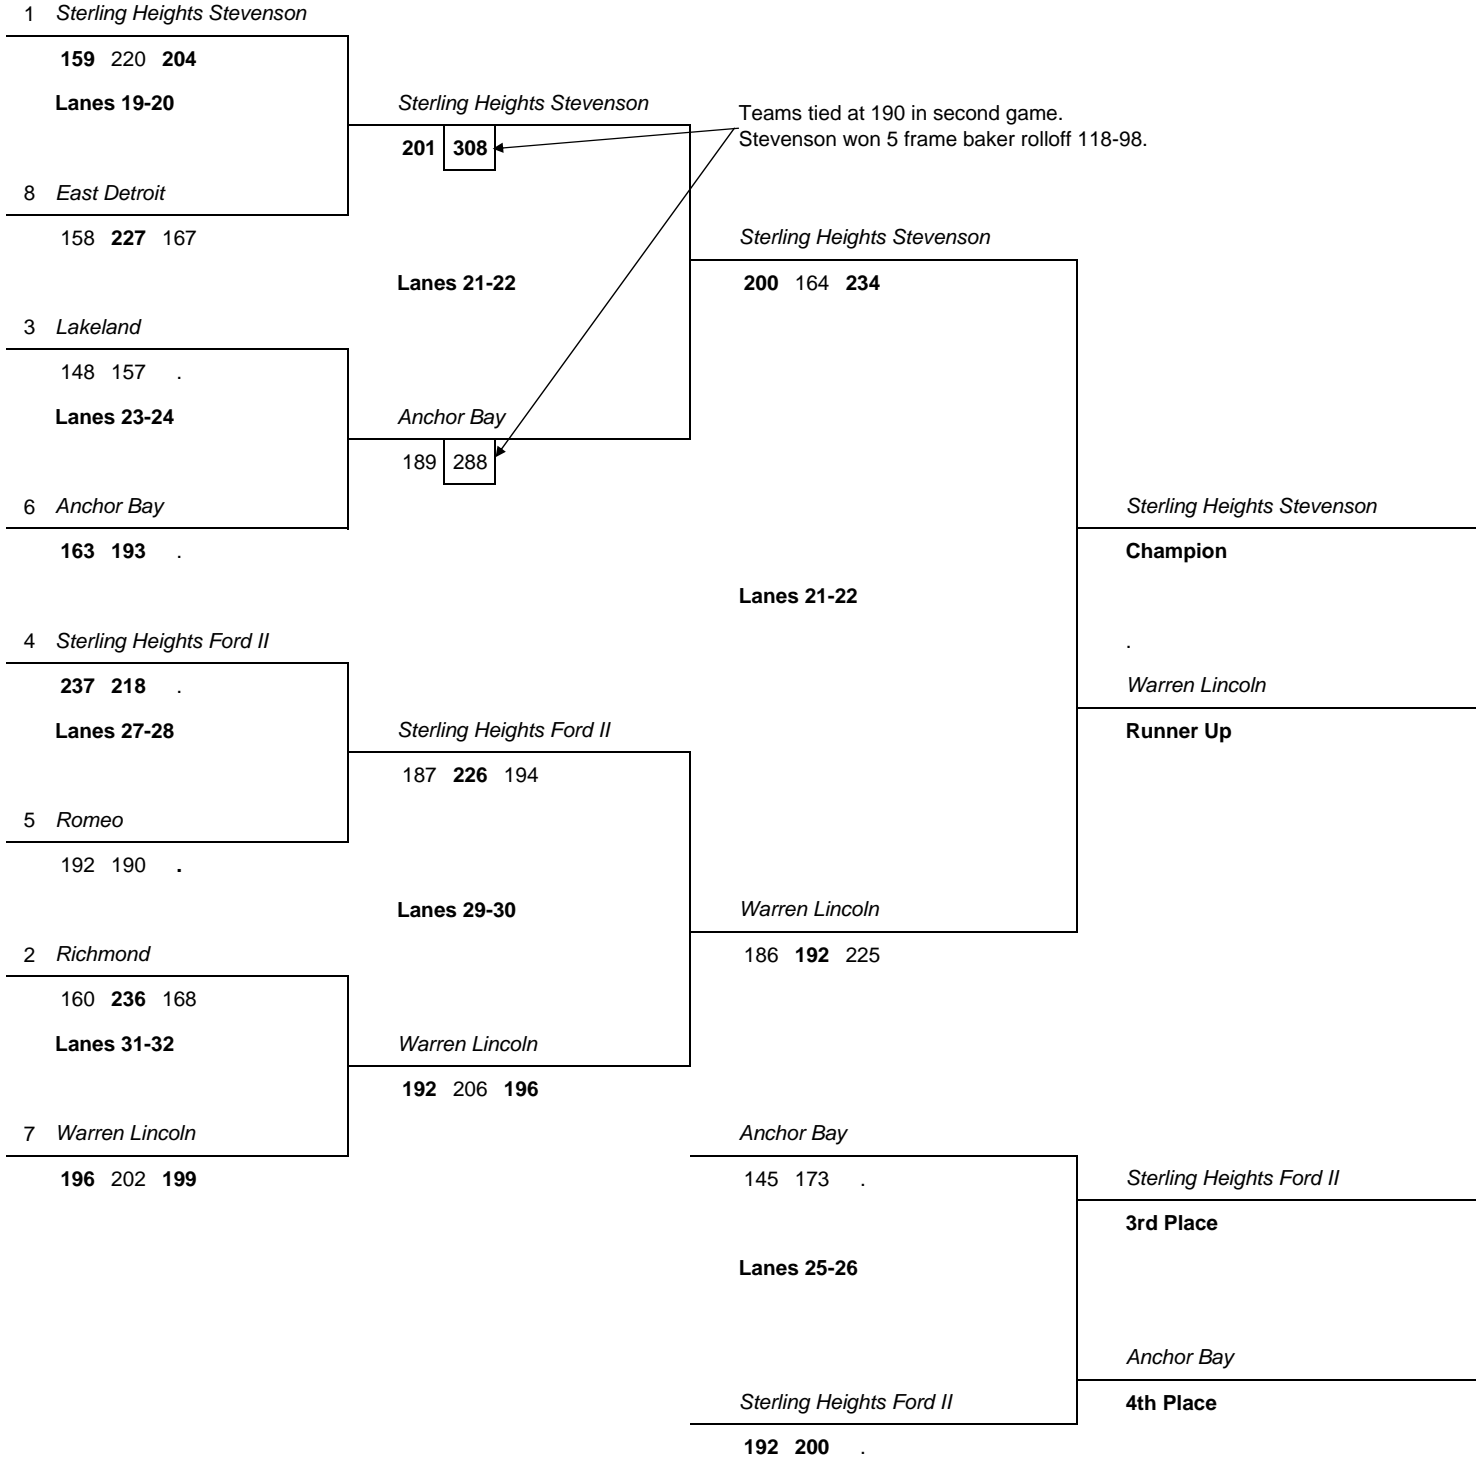

**Romeo 1st Annual Team Invitational Tournament**  
**January 5th, 2008**  
**8 Team Bracket - 2 out of 3 - Boys Division**

**Romeo 1st Annual Team Invitational Tournament**  
**January 5th, 2008**  
**Athletes Individual Scores - Boys Division**