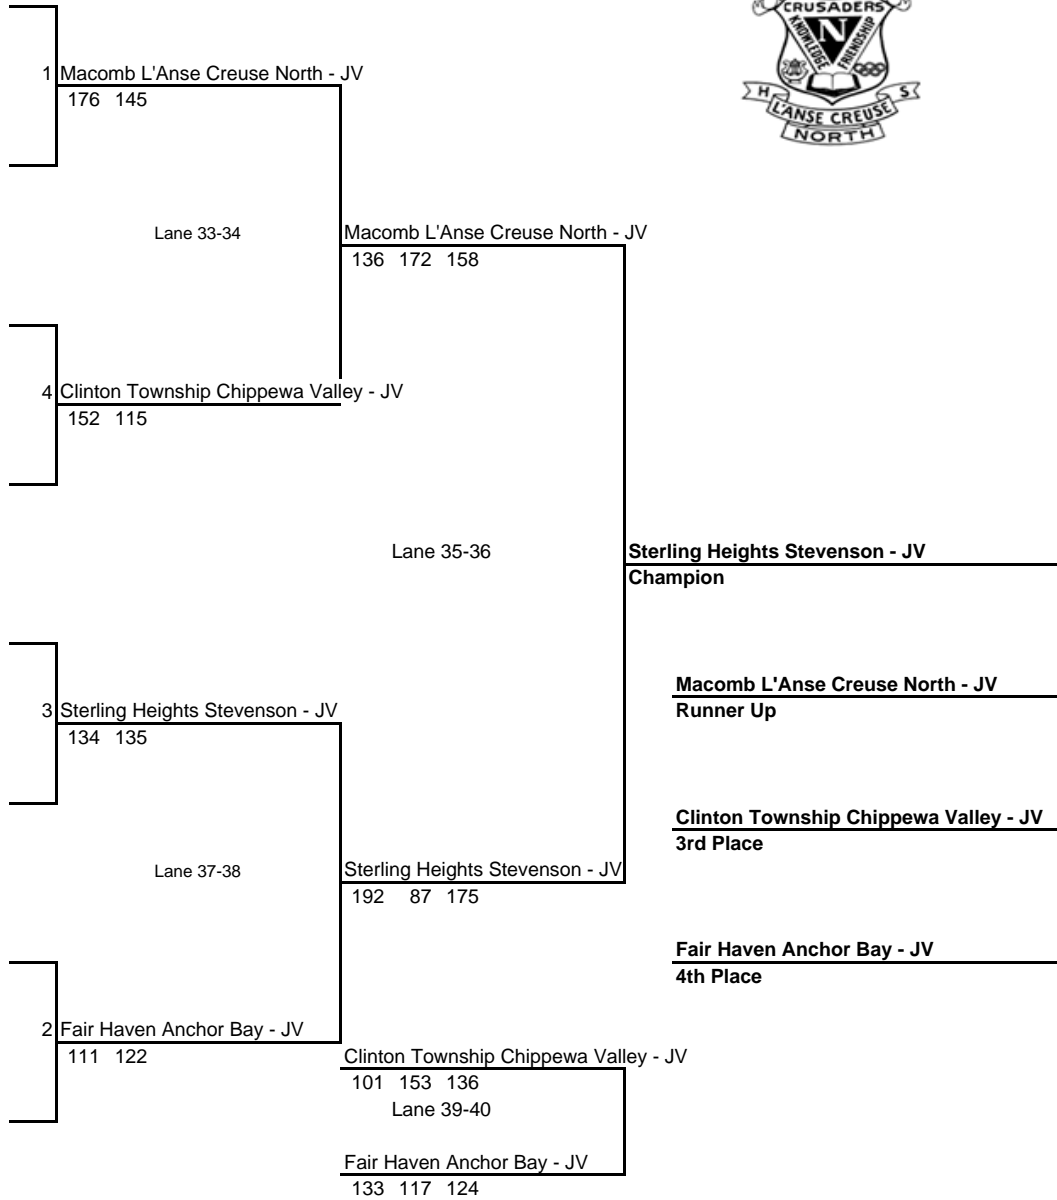

**Bakers Dozen
Girl's JV Final**

**Sterling Lanes
Sterling Heights, MI
January 10, 2009**