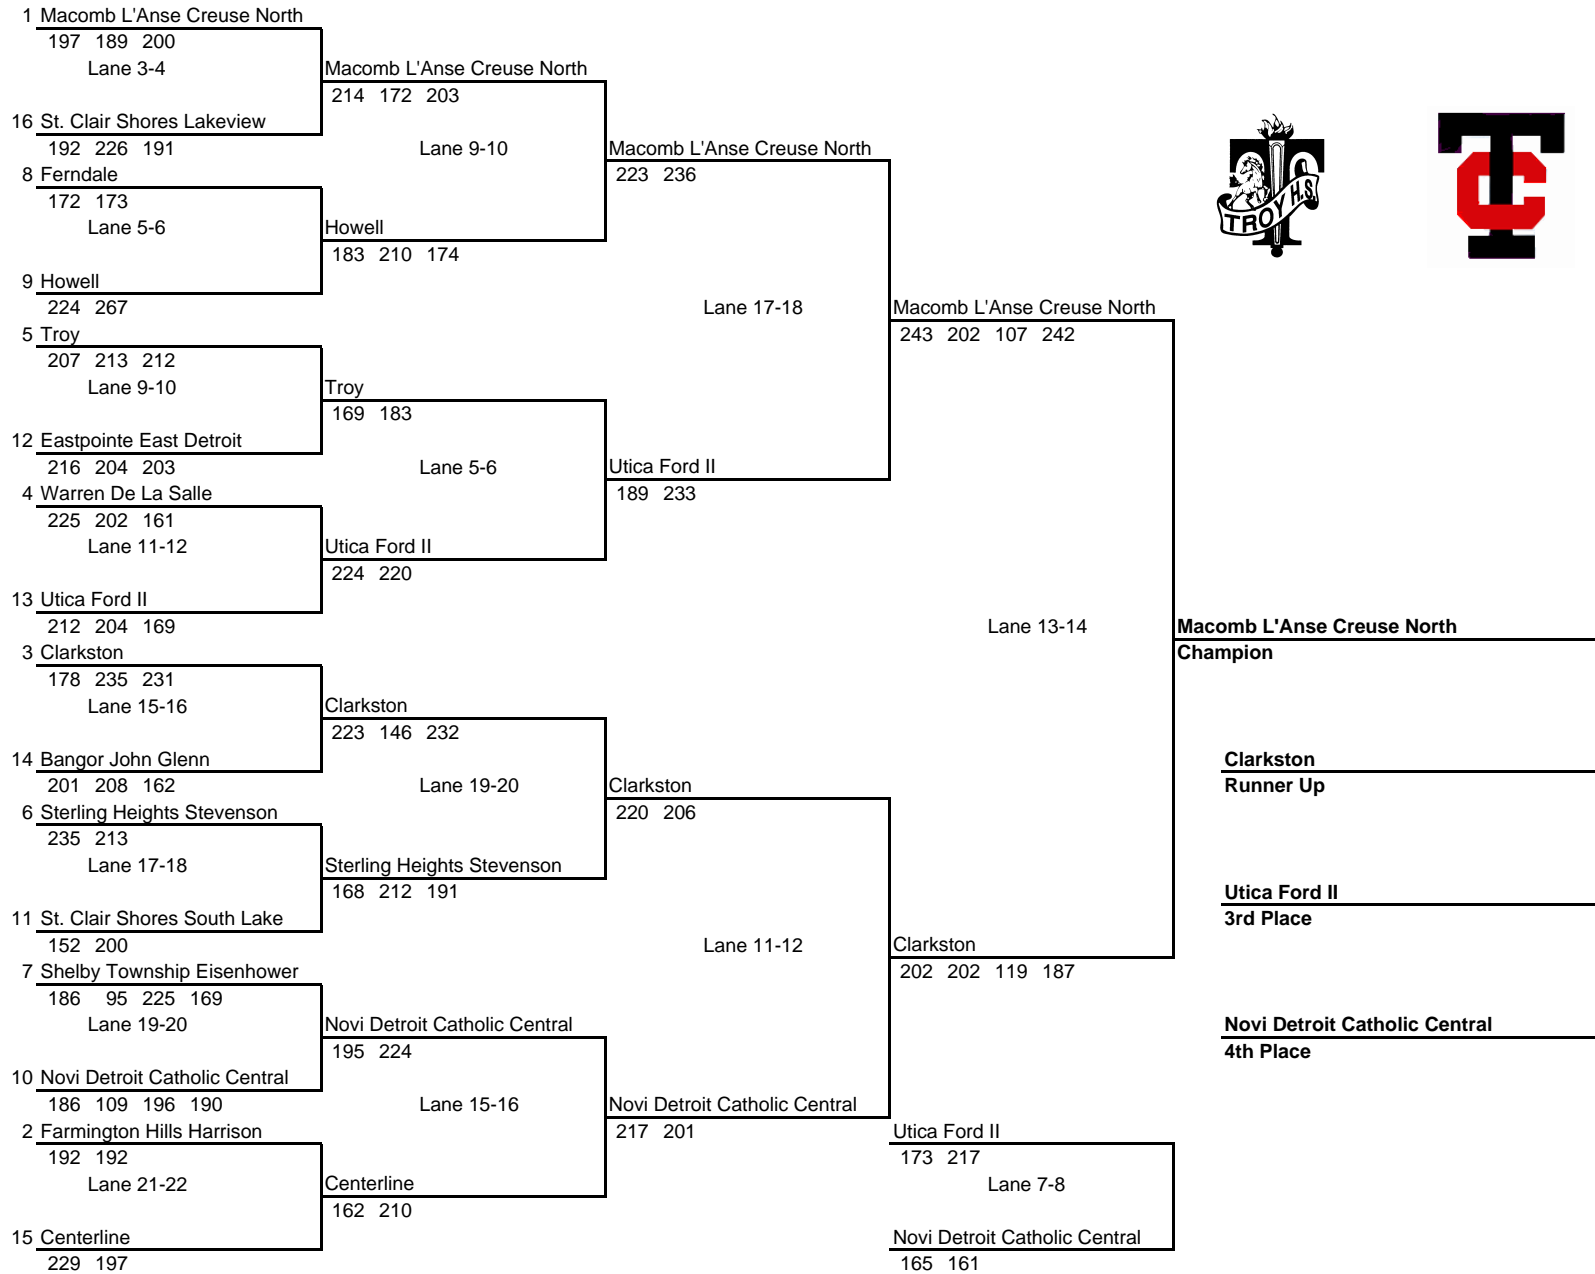

# **TROY HIGH SCHOOL'S SOUTHEASTERN MICHIGAN TRI-COUNTY INVITATIONAL**

# Tri-County Invitational Boy's Final

Five Star Lanes  
Sterling Heights, MI  
January 31, 2009