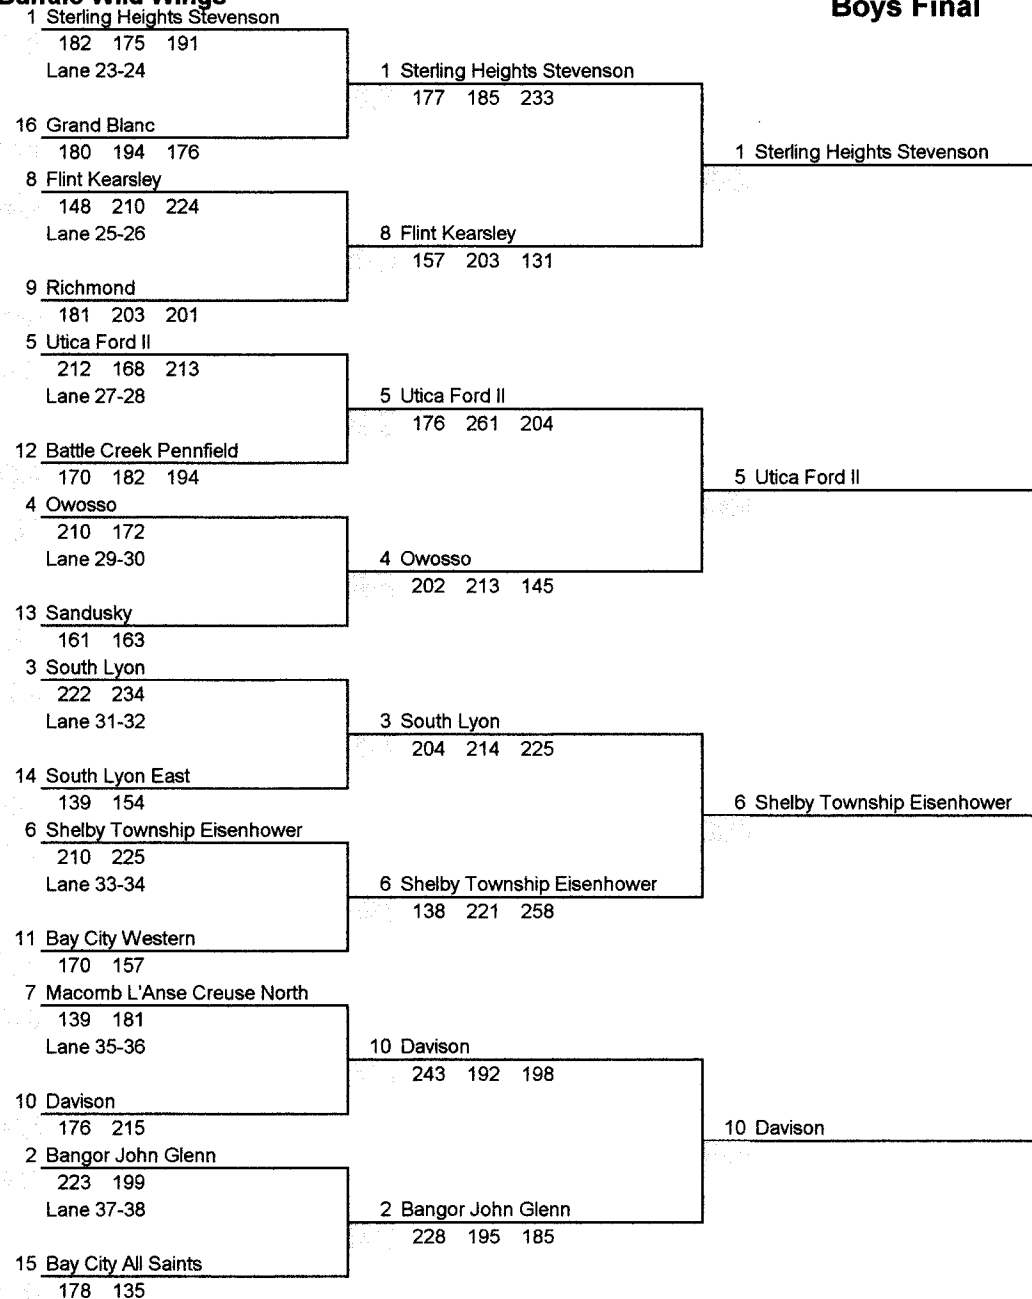

**Bay Regional
Medical Center
Buffalo Wild Wings**

**Bangor John Glenn
Holiday Invitational
Boys Final**

**Monitor Lanes
Bay City, Michigan
December 18, 2010**

- Davison
  Champion
- Sterling Heights Stevenson
  Runner Up
- Utica Ford II
  Third Place
- Shelby Township Eisenhower
  Fourth Place

Step Ladder Finals	
Sterling Heights Stevenson 190 171	Championship Round Lanes 5-6
Davison 228 198	
Utica Ford II 166	Second Round Lanes 5-6
Davison 192	
Shelby Township Eisenhower 130	First Round Lanes 5-6
Davison 170