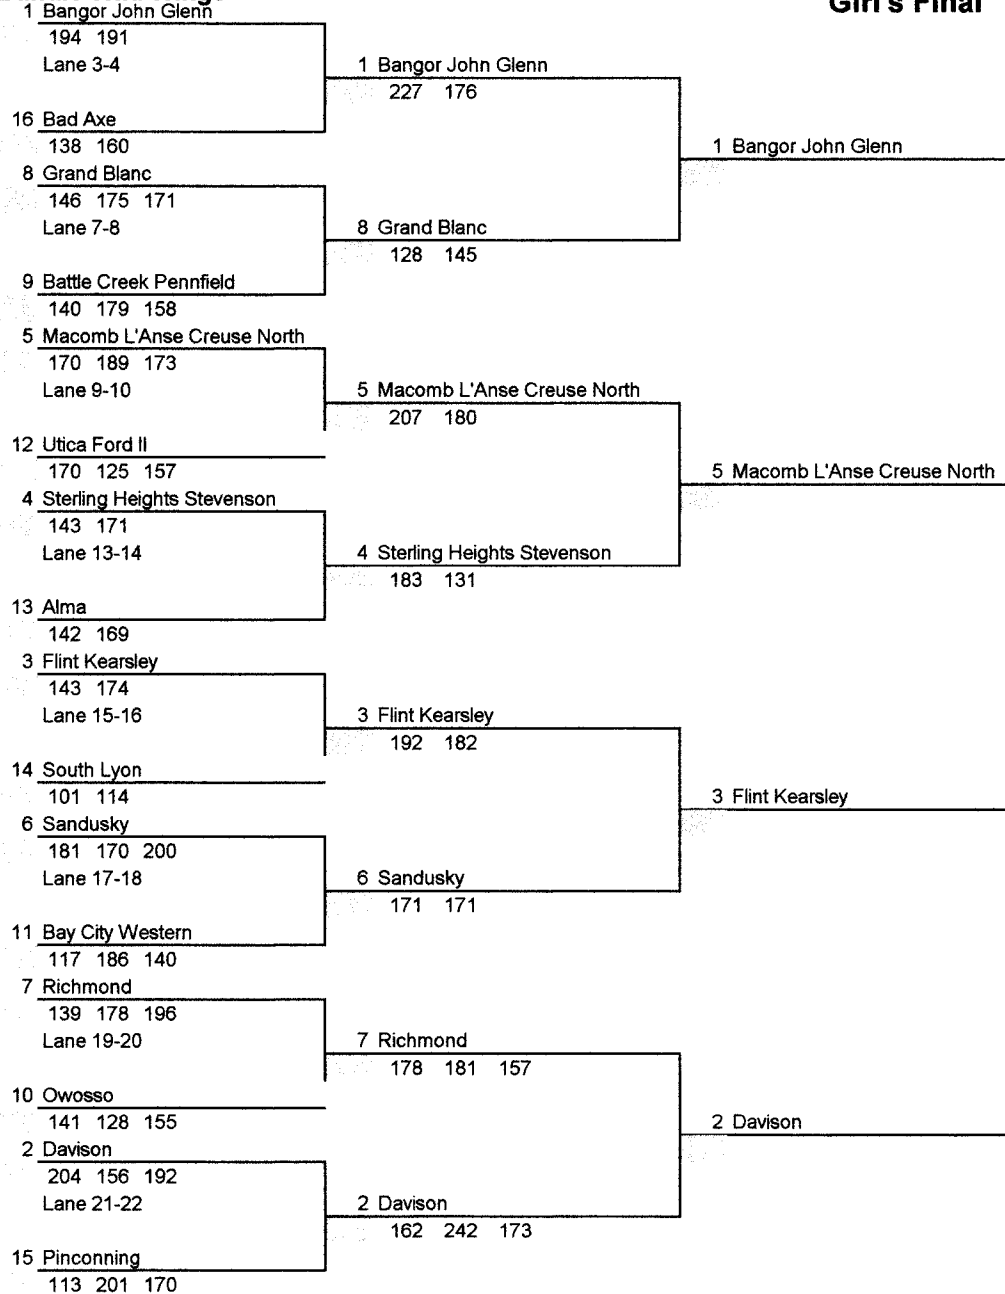

**Bay Regional
Medical Center
Buffalo Wild Wings**

**Bangor John Glenn
Holiday Invitational
Girl's Final**

**Monitor Lanes
Bay City, Michigan
December 18, 2010**

Bangor John Glenn
Champion

Davison
Runner Up