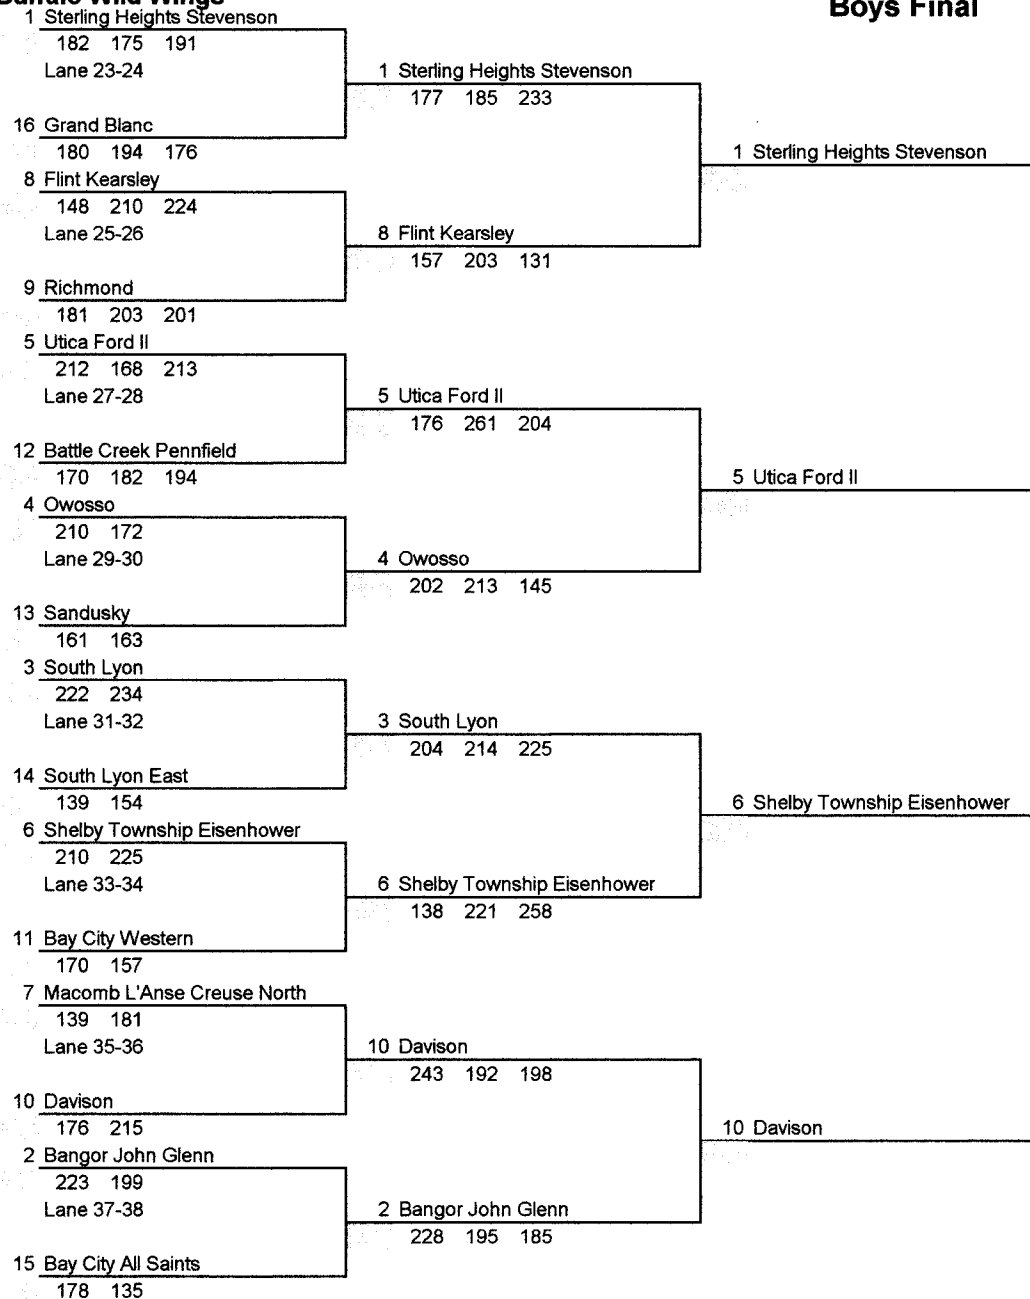

**Bay Regional
Medical Center
Buffalo Wild Wings**

**Bangor John Glenn
Holiday Invitational
Boys Final**

**Monitor Lanes
Bay City, Michigan
December 18, 2010**

- Davison
- **Champion**

- Sterling Heights Stevenson
- **Runner Up**

- Utica Ford II
- **Third Place**

- Shelby Township Eisenhower
- **Fourth Place**

Step Ladder Finals	
Sterling Heights Stevenson 190 171	Championship Round Lanes 5-6
Davison 228 198	
Utica Ford II 166	Second Round Lanes 5-6
Davison 192	
Shelby Township Eisenhower 130	First Round Lanes 5-6
Davison 170