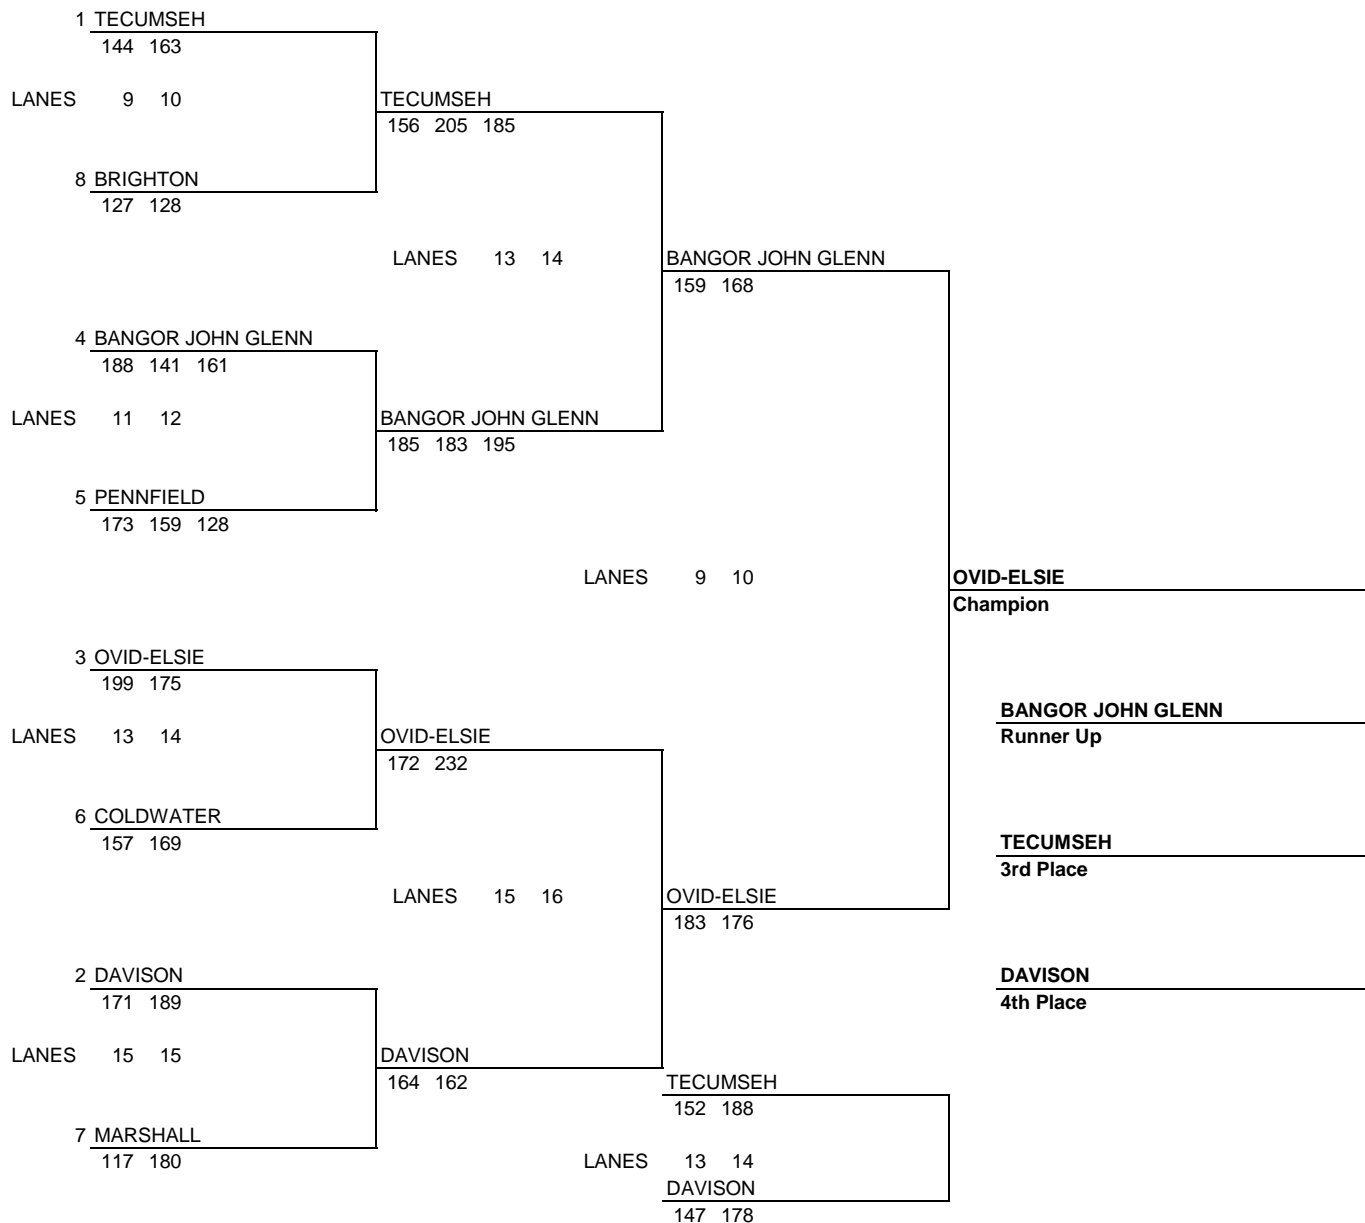

**Battle of the Baker
Boy's Final**

**M66 Bowl
Battle Creek, MI
January 16, 2011**

**Battle of the Baker
Girl's Final**

**M66 Bowl
Battle Creek, MI
January 16, 2011**

January 16, 2011

Bowl Swami's Battle of the Baker Girl's JV Qualifying