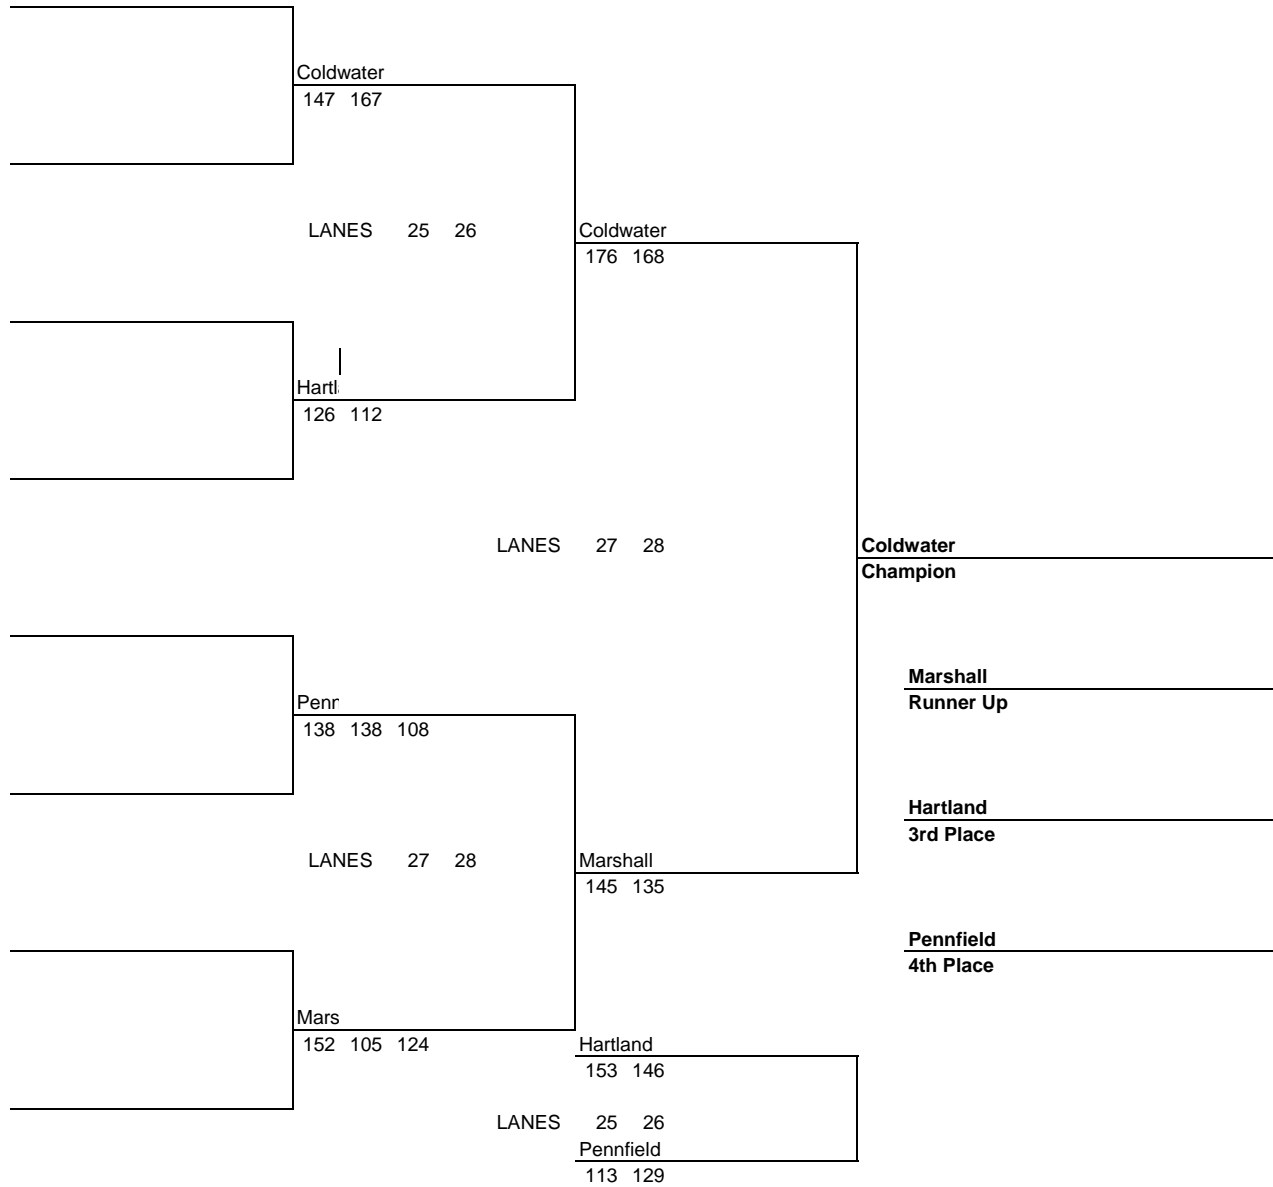

**Battle of the Baker
Boy's Final**

**M66 Bowl
Battle Creek, MI
January 16, 2011**

**Battle of the Baker
Girl's Final**

**M66 Bowl
Battle Creek, MI
January 16, 2011**

January 16, 2011

Bowl Swami's Battle of the Baker Girl's JV Qualifying

Battle of the Baker
JV Boy's Final

M66 Bowl
Battle Creek, MI
January 16, 2011

Battle of the Baker
JV Girl's Final

M66 Bowl
Battle Creek, MI
January 16, 2011