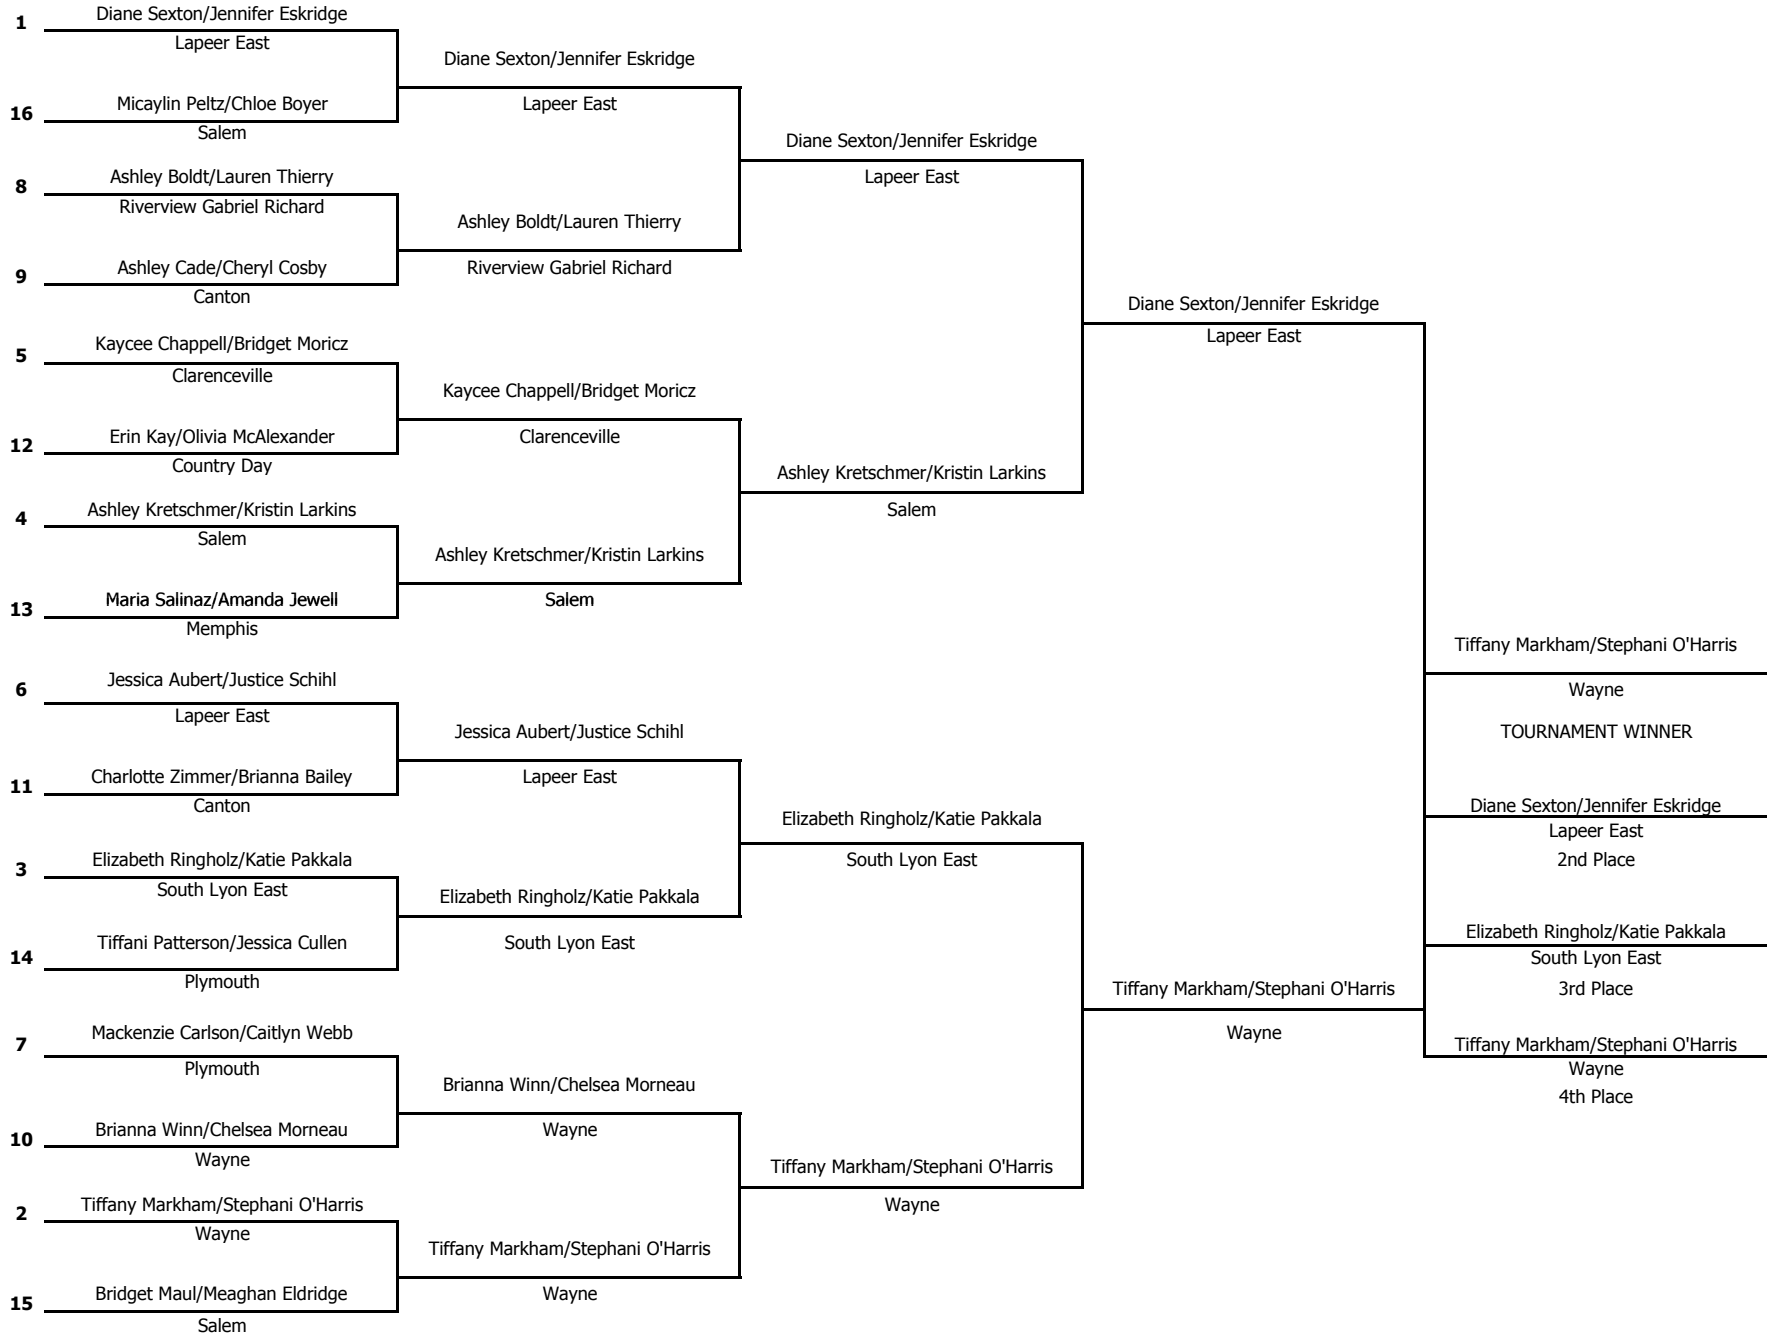

4th ANNUAL CLARENCEVILLE HIGH SCHOOL OPEN DOUBLES TOURNAMENT GIRLS DIVISION