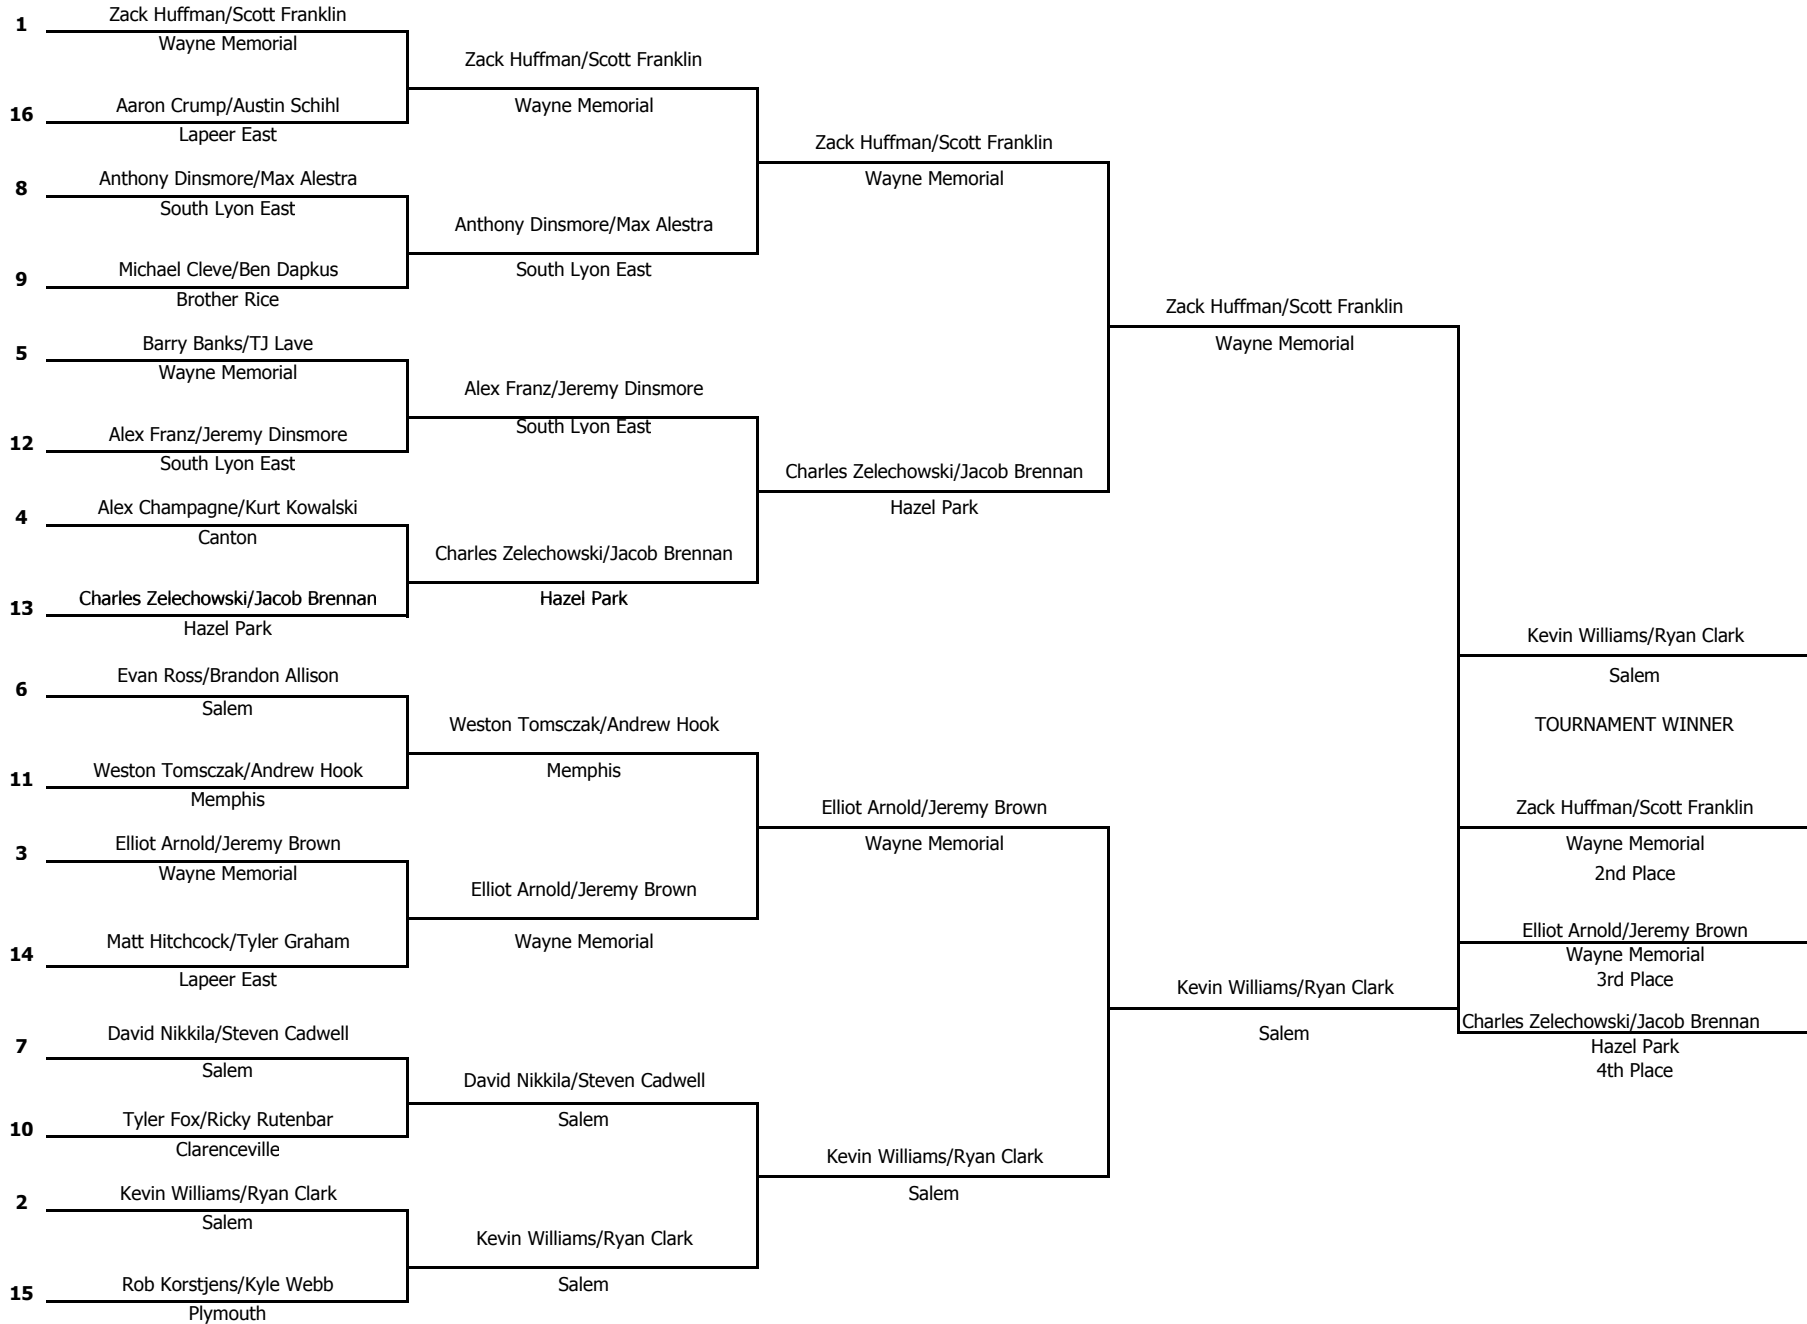

# 4th ANNUAL CLARENCEVILLE HIGH SCHOOL OPEN DOUBLES TOURNAMENT BOYS DIVISION