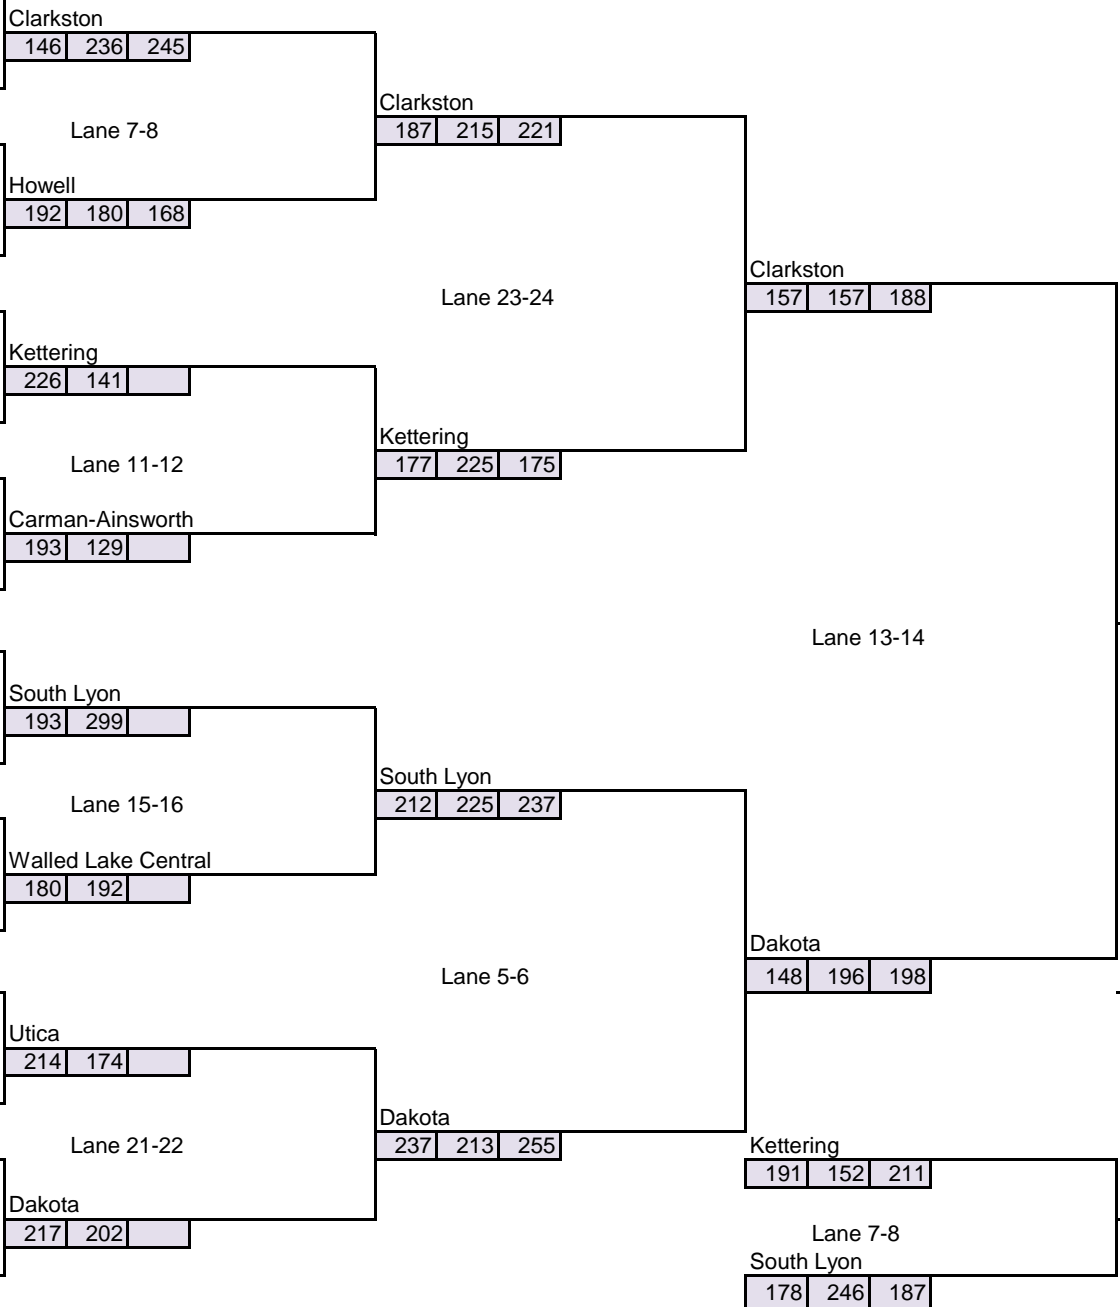

Lakeland Invitational Girl's Team Finals

Century Bowl
December 5, 2010

- 1 Lakeland
166 | 174 |
- 16 Lakeland B
87 | 80 |
- 8 Kettering
161 | 188 |
- 9 Mott
159 | 139 |
- 5 Clarkston
183 | 139 | 139
- 12 Milford
158 | 164 | 135
- 4 Howell
161 | 173 |
- 13 Walled Lake Northern
105 | 130 |
- 3 Carman-Ainsworth
127 | 111 |
- 14 South Lyon East
111 | 95 |
- 6 Utica
147 | 257 |
- 11 Walled Lake Western
122 | 130 |
- 7 Brighton
131 | 157 | 148
- 10 South Lyon
141 | 137 | 136
- 2 Walled Lake Central
157 | 159 |
- 15 Kettering B
110 | 111 |

Lakeland Invitational Boy's Team Finals

Century Bowl
December 12, 2009

- 1 Clarkston
154 | 169 | 193
- 16 Brighton
175 | 140 | 159
- 8 Lakeland
190 | 159 | 171
- 9 Howell
169 | 224 | 199
- 5 Kettering
199 | 193 | 198
- 12 Walled Lake Northern
181 | 213 | 140
- 4 South Lyon East
182 | 156 |
- 13 Carman-Ainsworth
192 | 162 |
- 3 South Lyon
211 | 155 | 203
- 14 Mott
158 | 180 | 157
- 6 Milford
146 | 135 |
- 11 Walled Lake Central
185 | 160 |
- 7 Utica
194 | 221 |
- 10 Kettering B
182 | 169 |
- 2 Dakota
234 | 213 |
- 15 Bishop Foley
133 | 134 |

- Dakota** - Champion
- Clarkston** - Runner Up
- Kettering** - 3rd Place
- South Lyon** - 4th Place