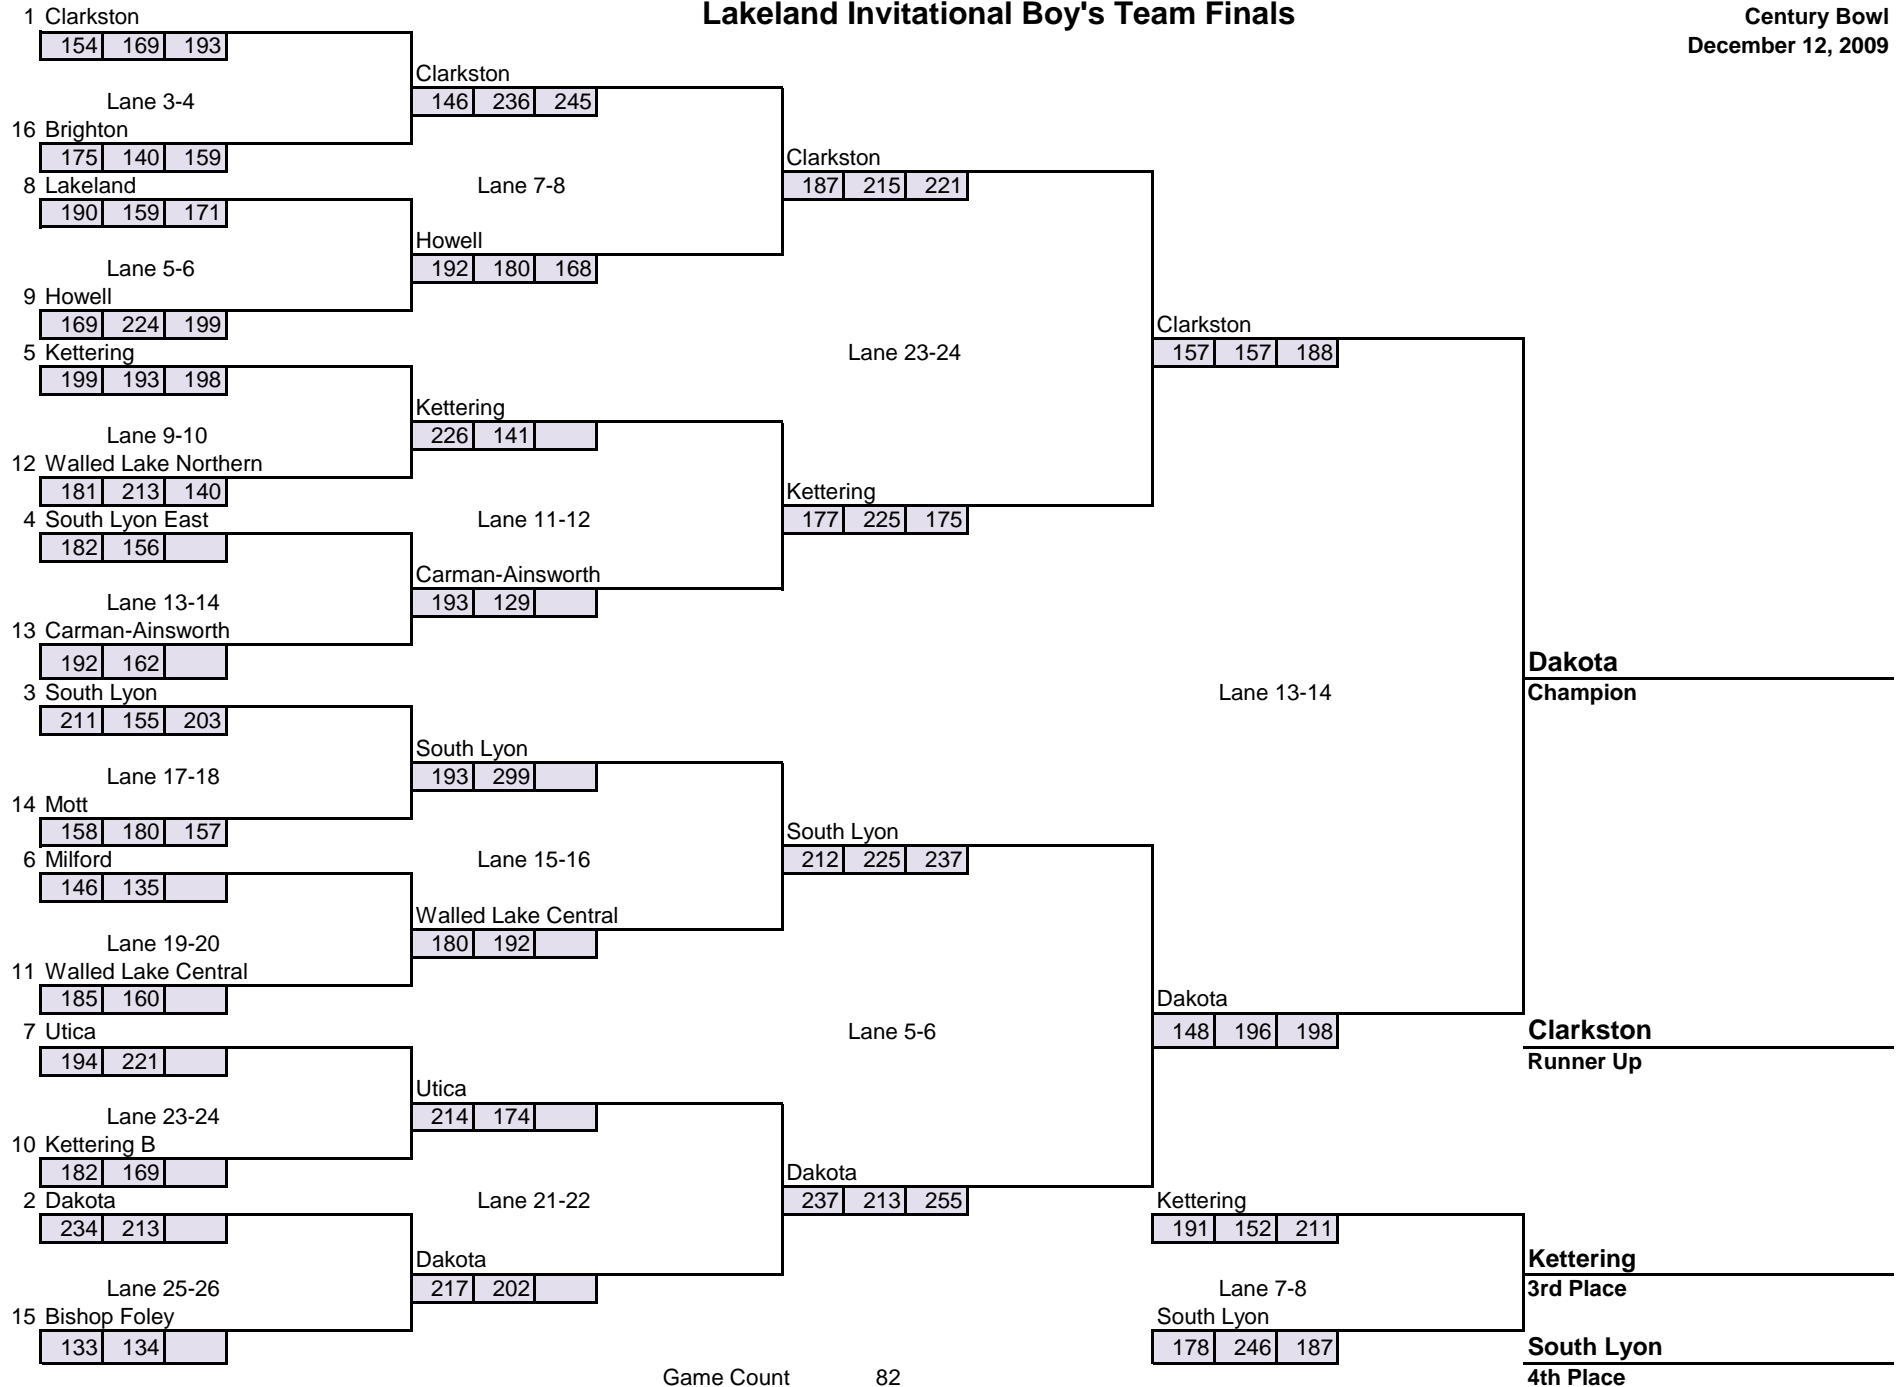

Lakeland Invitational Girl's Team Finals

Century Bowl
December 5, 2010

- 1 Lakeland
166 | 174 |
- 16 Lakeland B
87 | 80 |
- 8 Kettering
161 | 188 |
- 9 Mott
159 | 139 |
- 5 Clarkston
183 | 139 | 139
- 12 Milford
158 | 164 | 135
- 4 Howell
161 | 173 |
- 13 Walled Lake Northern
105 | 130 |
- 3 Carman-Ainsworth
127 | 111 |
- 14 South Lyon East
111 | 95 |
- 6 Utica
147 | 257 |
- 11 Walled Lake Western
122 | 130 |
- 7 Brighton
131 | 157 | 148
- 10 South Lyon
141 | 137 | 136
- 2 Walled Lake Central
157 | 159 |
- 15 Kettering B
110 | 111 |

Lakeland Invitational Boy's Team Finals

Century Bowl
December 12, 2009

- 1 Clarkston
154 | 169 | 193
- 16 Brighton
175 | 140 | 159
- 8 Lakeland
190 | 159 | 171
- 9 Howell
169 | 224 | 199
- 5 Kettering
199 | 193 | 198
- 12 Walled Lake Northern
181 | 213 | 140
- 4 South Lyon East
182 | 156 |
- 13 Carman-Ainsworth
192 | 162 |
- 3 South Lyon
211 | 155 | 203
- 14 Mott
158 | 180 | 157
- 6 Milford
146 | 135 |
- 11 Walled Lake Central
185 | 160 |
- 7 Utica
194 | 221 |
- 10 Kettering B
182 | 169 |
- 2 Dakota
234 | 213 |
- 15 Bishop Foley
133 | 134 |

- Dakota** - Champion
- Clarkston** - Runner Up
- Kettering** - 3rd Place
- South Lyon** - 4th Place