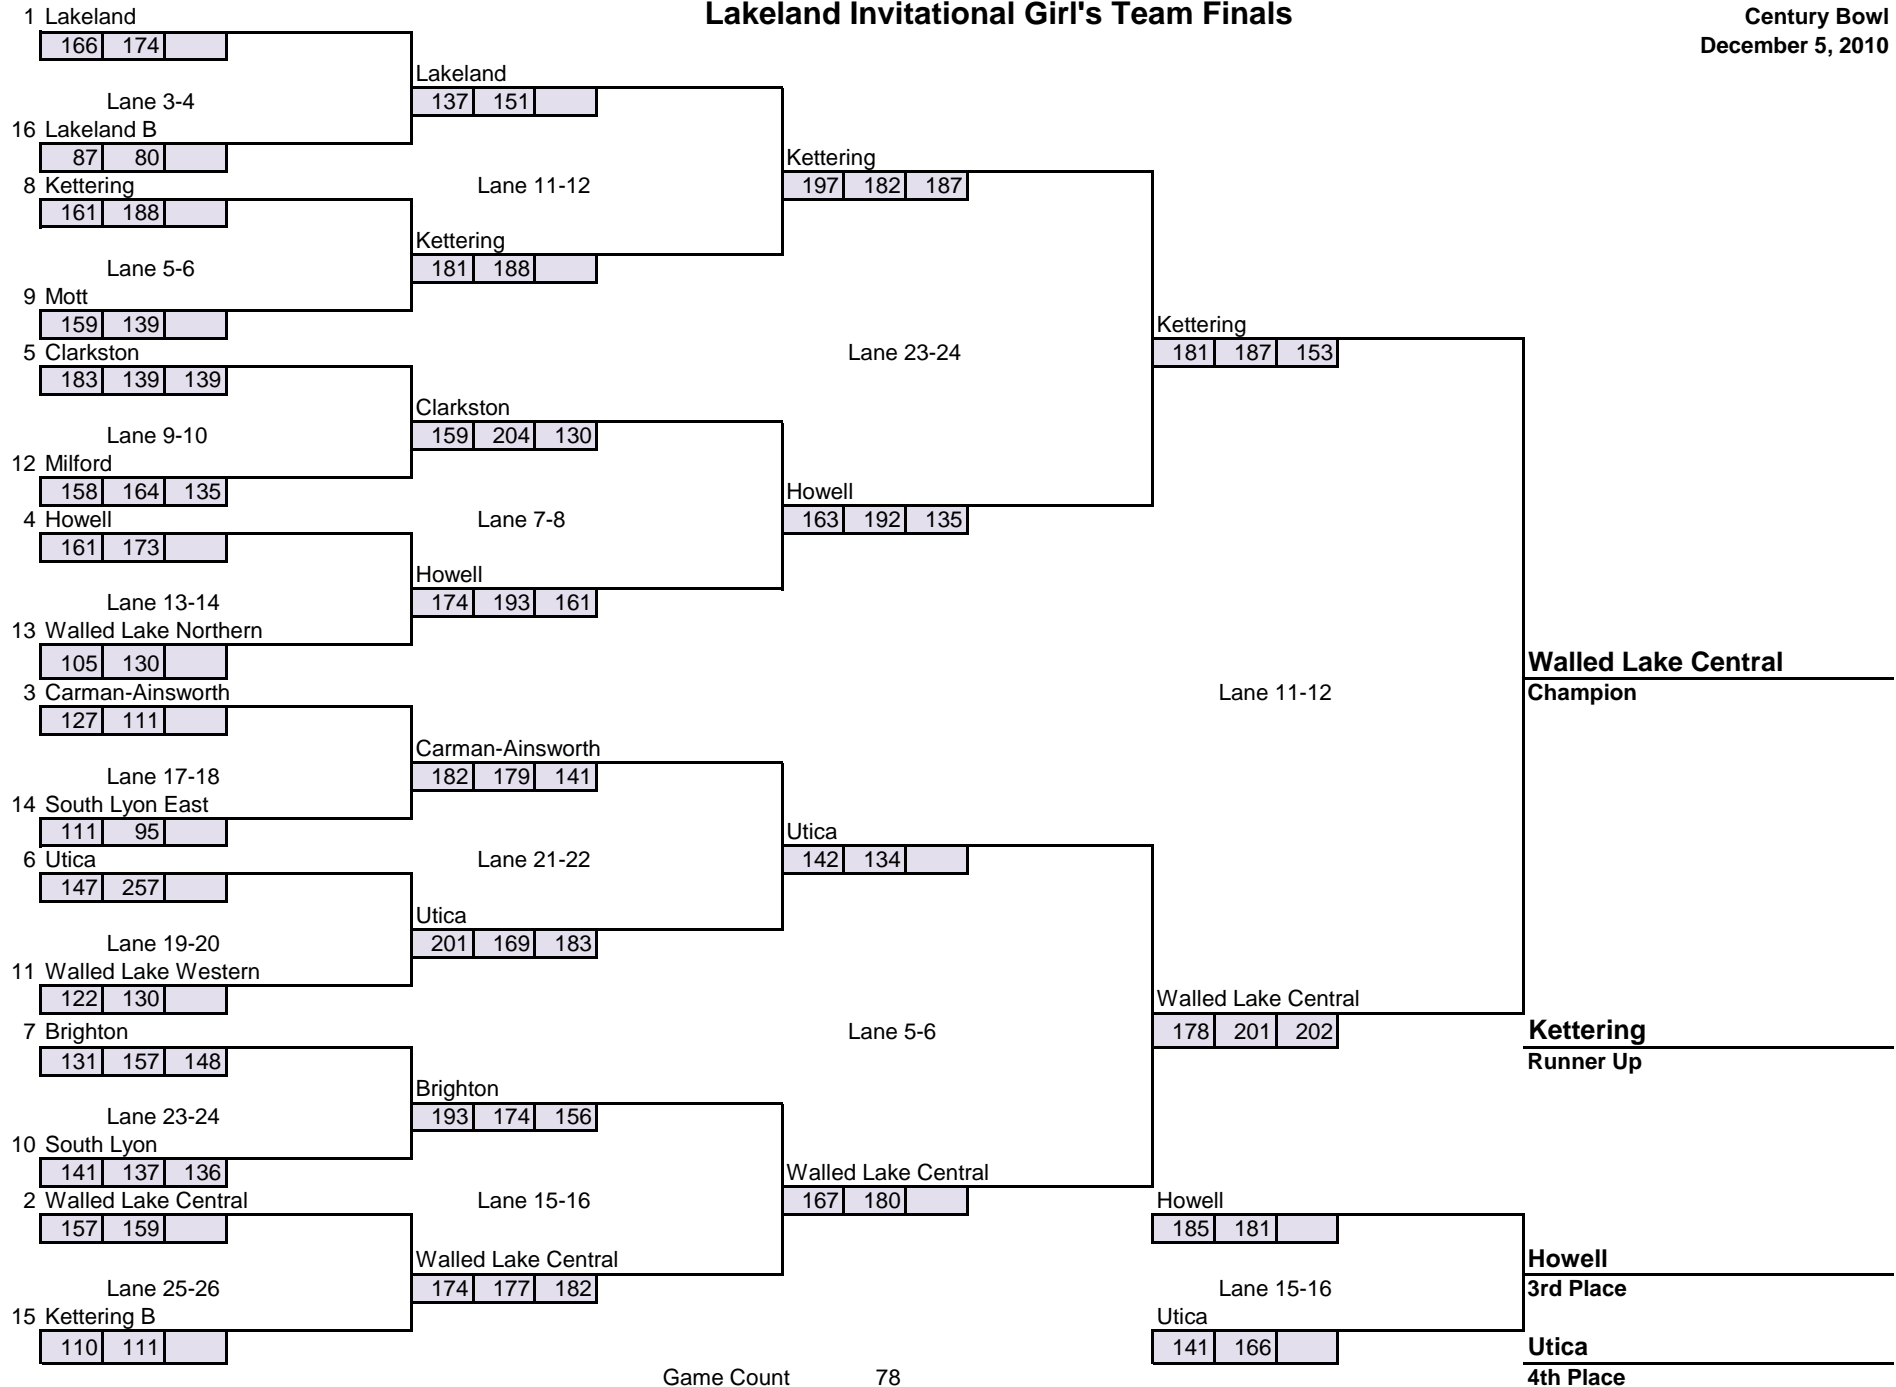

# Lakeland Invitational Girl's Team Finals

Century Bowl  
December 5, 2010

1 Lakeland  
166 174

Lane 3-4  
16 Lakeland B  
87 80

8 Kettering  
161 188

Lane 5-6  
9 Mott  
159 139

5 Clarkston  
183 139 139

Lane 9-10  
12 Milford  
158 164 135

4 Howell  
161 173

Lane 13-14  
13 Walled Lake Northern  
105 130

3 Carman-Ainsworth  
127 111

Lane 17-18  
14 South Lyon East  
111 95

6 Utica  
147 257

Lane 19-20  
11 Walled Lake Western  
122 130

7 Brighton  
131 157 148