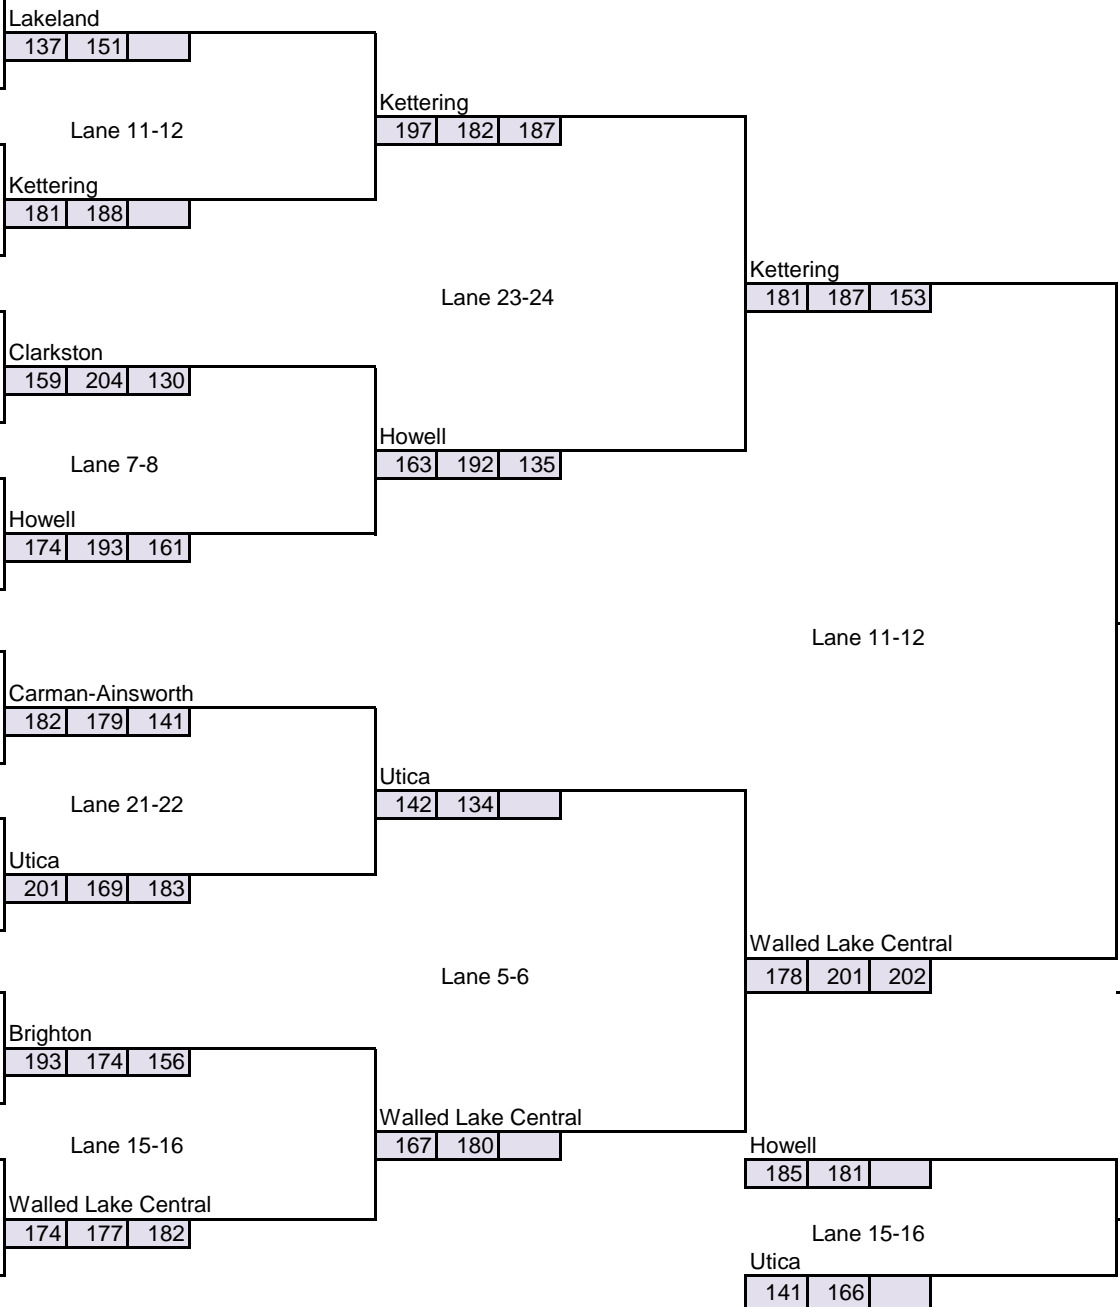

Lakeland Invitational Girl's Team Finals

Century Bowl
December 5, 2010

- 1 Lakeland
166 | 174 |
- 16 Lakeland B
87 | 80 |
- 8 Kettering
161 | 188 |
- 9 Mott
159 | 139 |
- 5 Clarkston
183 | 139 | 139
- 12 Milford
158 | 164 | 135
- 4 Howell
161 | 173 |
- 13 Walled Lake Northern
105 | 130 |
- 3 Carman-Ainsworth
127 | 111 |
- 14 South Lyon East
111 | 95 |
- 6 Utica
147 | 257 |
- 11 Walled Lake Western
122 | 130 |
- 7 Brighton
131 | 157 | 148
- 10 South Lyon
141 | 137 | 136
- 2 Walled Lake Central
157 | 159 |
- 15 Kettering B
110 | 111 |

Lakeland Invitational Boy's Team Finals

Century Bowl
December 12, 2009

- 1 Clarkston
154 | 169 | 193
- 16 Brighton
175 | 140 | 159
- 8 Lakeland
190 | 159 | 171
- 9 Howell
169 | 224 | 199
- 5 Kettering
199 | 193 | 198
- 12 Walled Lake Northern
181 | 213 | 140
- 4 South Lyon East
182 | 156 |
- 13 Carman-Ainsworth
192 | 162 |
- 3 South Lyon
211 | 155 | 203
- 14 Mott
158 | 180 | 157
- 6 Milford
146 | 135 |
- 11 Walled Lake Central
185 | 160 |
- 7 Utica
194 | 221 |
- 10 Kettering B
182 | 169 |
- 2 Dakota
234 | 213 |
- 15 Bishop Foley
133 | 134 |

- Dakota** - Champion
- Clarkston** - Runner Up
- Kettering** - 3rd Place
- South Lyon** - 4th Place