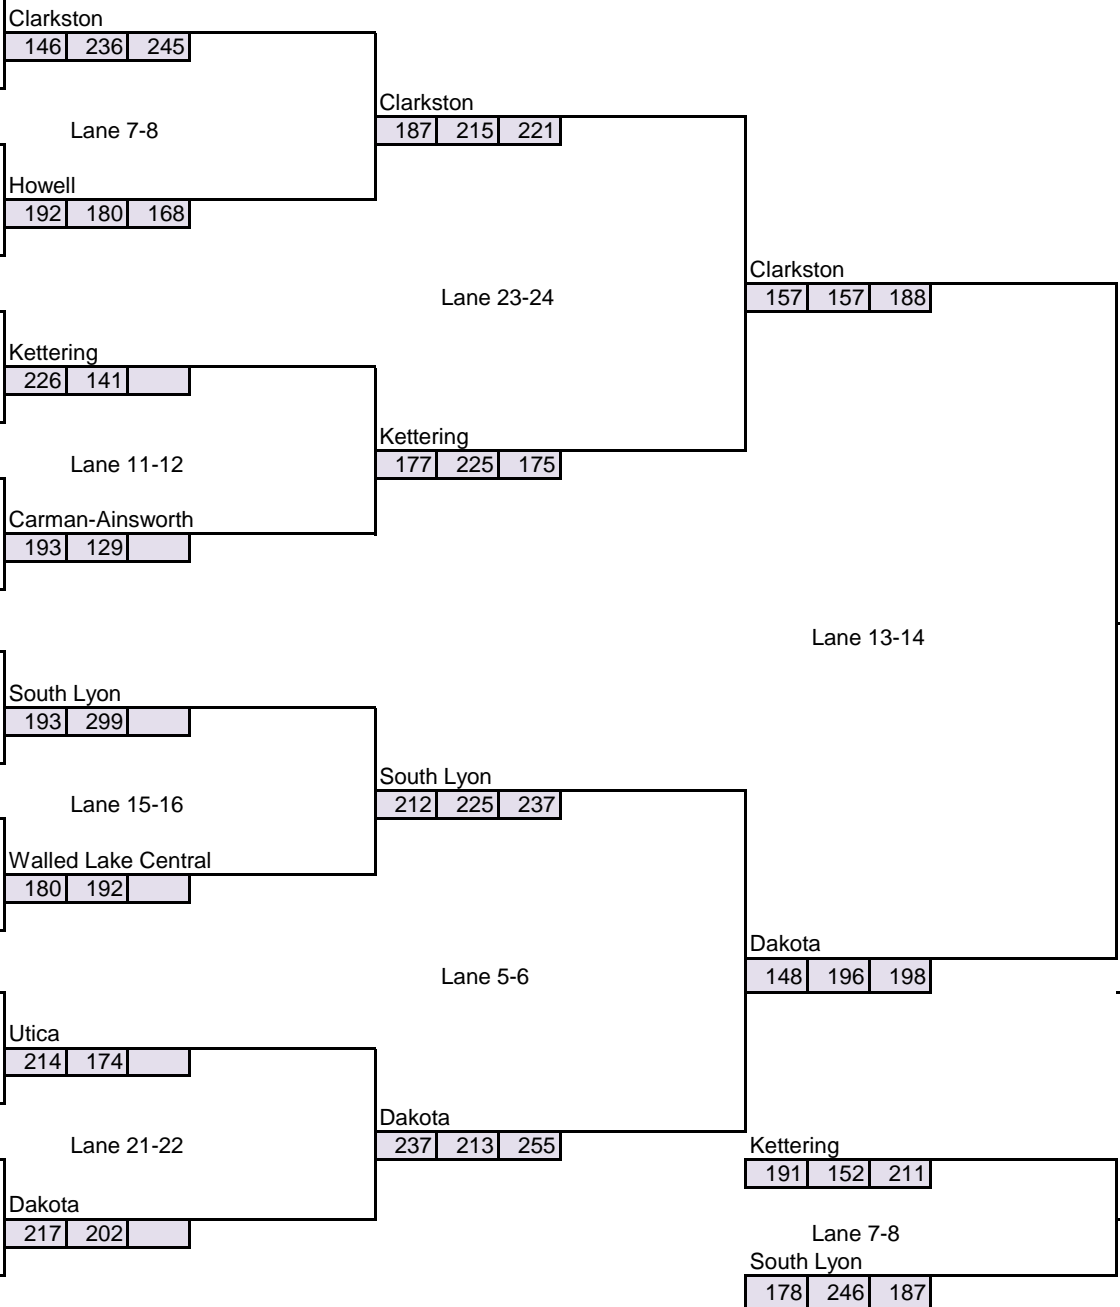

# Lakeland Invitational Girl's Team Finals

Century Bowl  
December 5, 2010

1 Lakeland  
166 174

Lane 3-4  
16 Lakeland B  
87 80

8 Kettering  
161 188

Lane 5-6  
9 Mott  
159 139

5 Clarkston  
183 139 139

Lane 9-10  
12 Milford  
158 164 135

Lane 7-8  
Howell  
163 192 135

Howell  
174 193 161

Carman-Ainsworth  
182 179 141

Lane 21-22  
Utica  
142 134

Utica  
201 169 183

Brighton  
193 174 156

Lane 15-16  
Walled Lake Central  
167 180

Walled Lake Central  
174 177 182

**Walled Lake Central**  
Champion

**Kettering**  
Runner Up

**Howell**  
3rd Place

**Utica**  
4th Place

- Dakota** - Champion
- Clarkston** - Runner Up
- Kettering** - 3rd Place
- South Lyon** - 4th Place