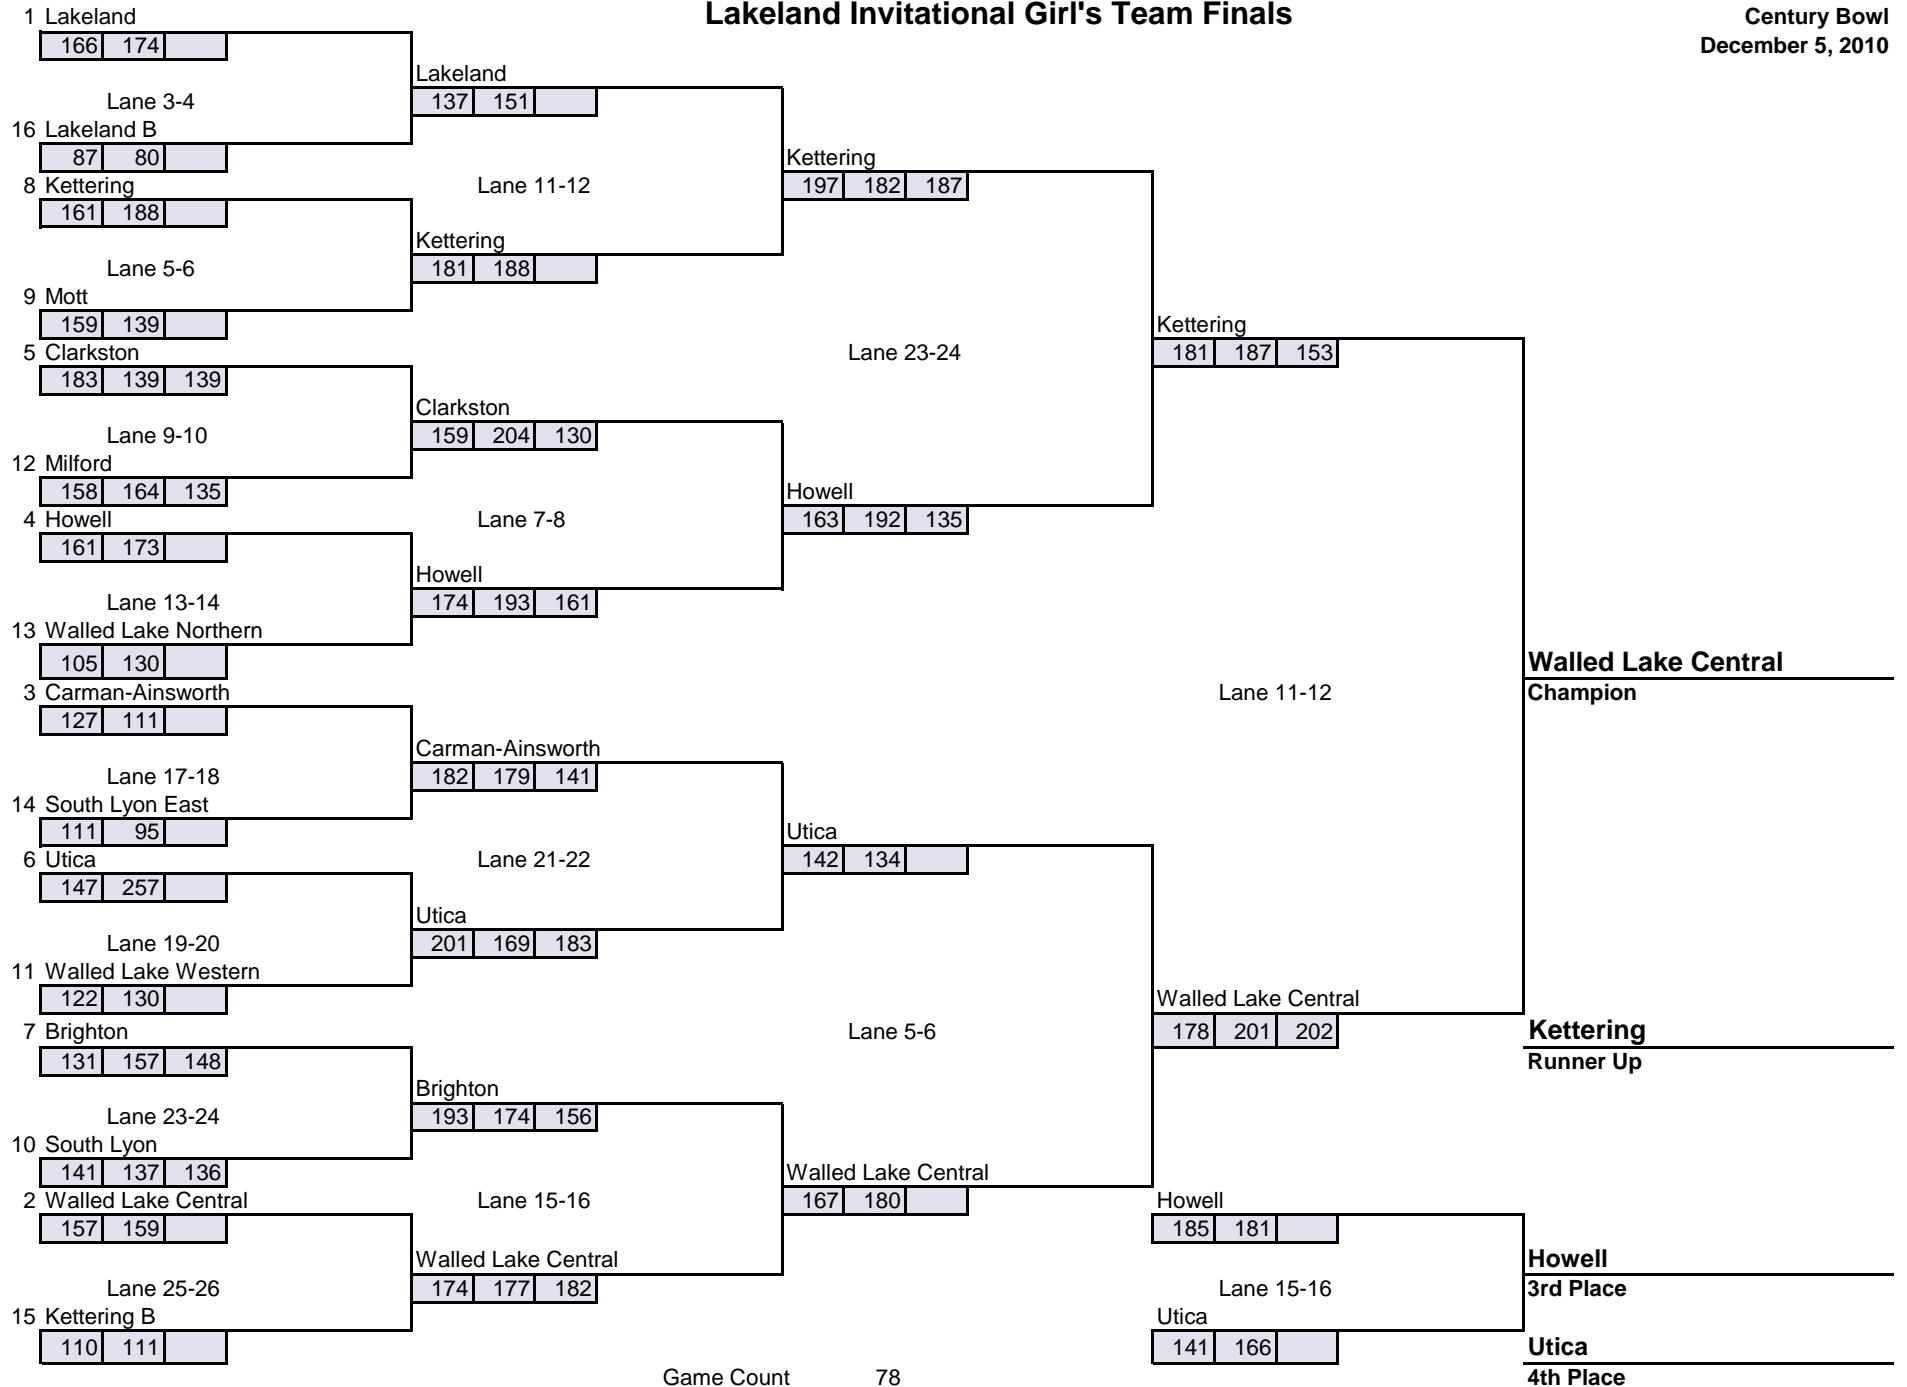

Lakeland Invitational Girl's Team Finals

Century Bowl
December 5, 2010

- 1 Lakeland
166 | 174 |
- 16 Lakeland B
87 | 80 |
- 8 Kettering
161 | 188 |
- 9 Mott
159 | 139 |
- 5 Clarkston
183 | 139 | 139
- 12 Milford
158 | 164 | 135
- 4 Howell
161 | 173 |
- 13 Walled Lake Northern
105 | 130 |
- 3 Carman-Ainsworth
127 | 111 |
- 14 South Lyon East
111 | 95 |
- 6 Utica
147 | 257 |
- 11 Walled Lake Western
122 | 130 |
- 7 Brighton
131 | 157 | 148
- 10 South Lyon
141 | 137 | 136
- 2 Walled Lake Central
157 | 159 |
- 15 Kettering B
110 | 111 |

Lakeland Invitational Boy's Team Finals

Century Bowl
December 12, 2009

- 1 Clarkston
154 | 169 | 193
- 16 Brighton
175 | 140 | 159
- 8 Lakeland
190 | 159 | 171
- 9 Howell
169 | 224 | 199
- 5 Kettering
199 | 193 | 198
- 12 Walled Lake Northern
181 | 213 | 140
- 4 South Lyon East
182 | 156 |
- 13 Carman-Ainsworth
192 | 162 |
- 3 South Lyon
211 | 155 | 203
- 14 Mott
158 | 180 | 157
- 6 Milford
146 | 135 |
- 11 Walled Lake Central
185 | 160 |
- 7 Utica
194 | 221 |
- 10 Kettering B
182 | 169 |
- 2 Dakota
234 | 213 |
- 15 Bishop Foley
133 | 134 |

- Dakota** - Champion
- Clarkston** - Runner Up
- Kettering** - 3rd Place
- South Lyon** - 4th Place