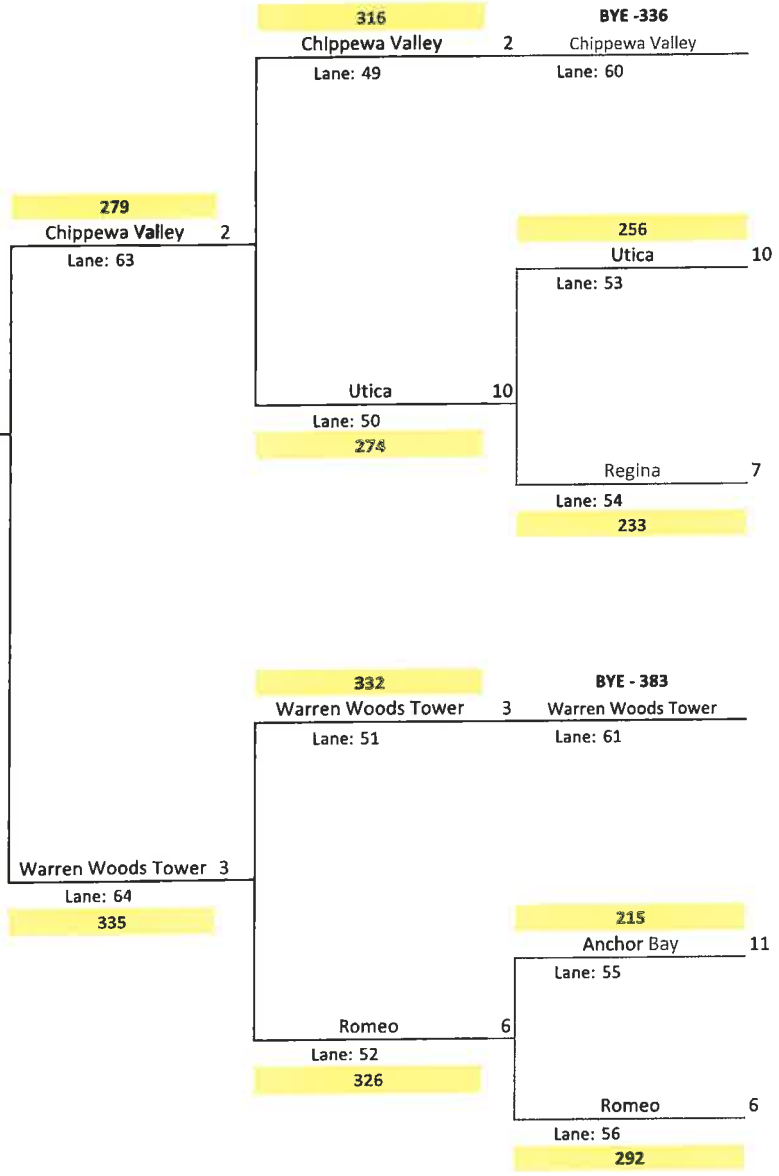

COUGARS CLASSIC - GIRLS VARSITY BRACKET