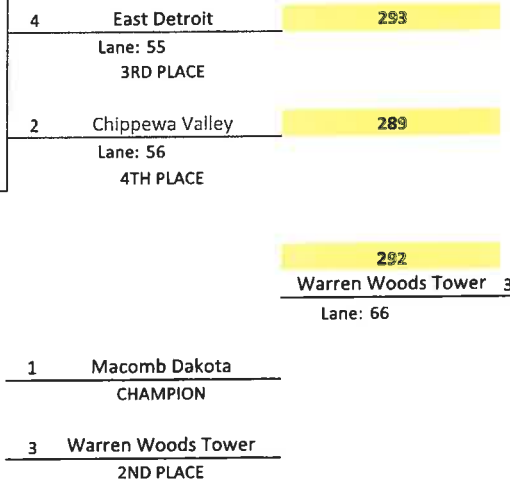

COUGARS CLASSIC  
GIRLS VARSITY  
TEAM QUALIFYING RESULTS

<u>Seed</u>	<u>School</u>	<u>Score</u>
1	Macomb Dakota	3,130
2	Chippewa Valley	2,679
3	Warren Woods Tower	2,604
4	East Detroit	2,551
5	Lakeview	2,432
6	Romeo	2,369
7	Regina	2,364
8	Southlake	2,350
9	Warren Mott	2,266
10	Utica	2,202
11	Anchor Bay	2,164

# Boys Varsity

COUGARS CLASSIC - BOYS VARSITY BRACKET

Round 1

Quarterfinal

Semi-Final

Final

# Girls Varsity

Final

Semi-Final

Quarterfinal

Round 1

## CONSOLATION ROUND