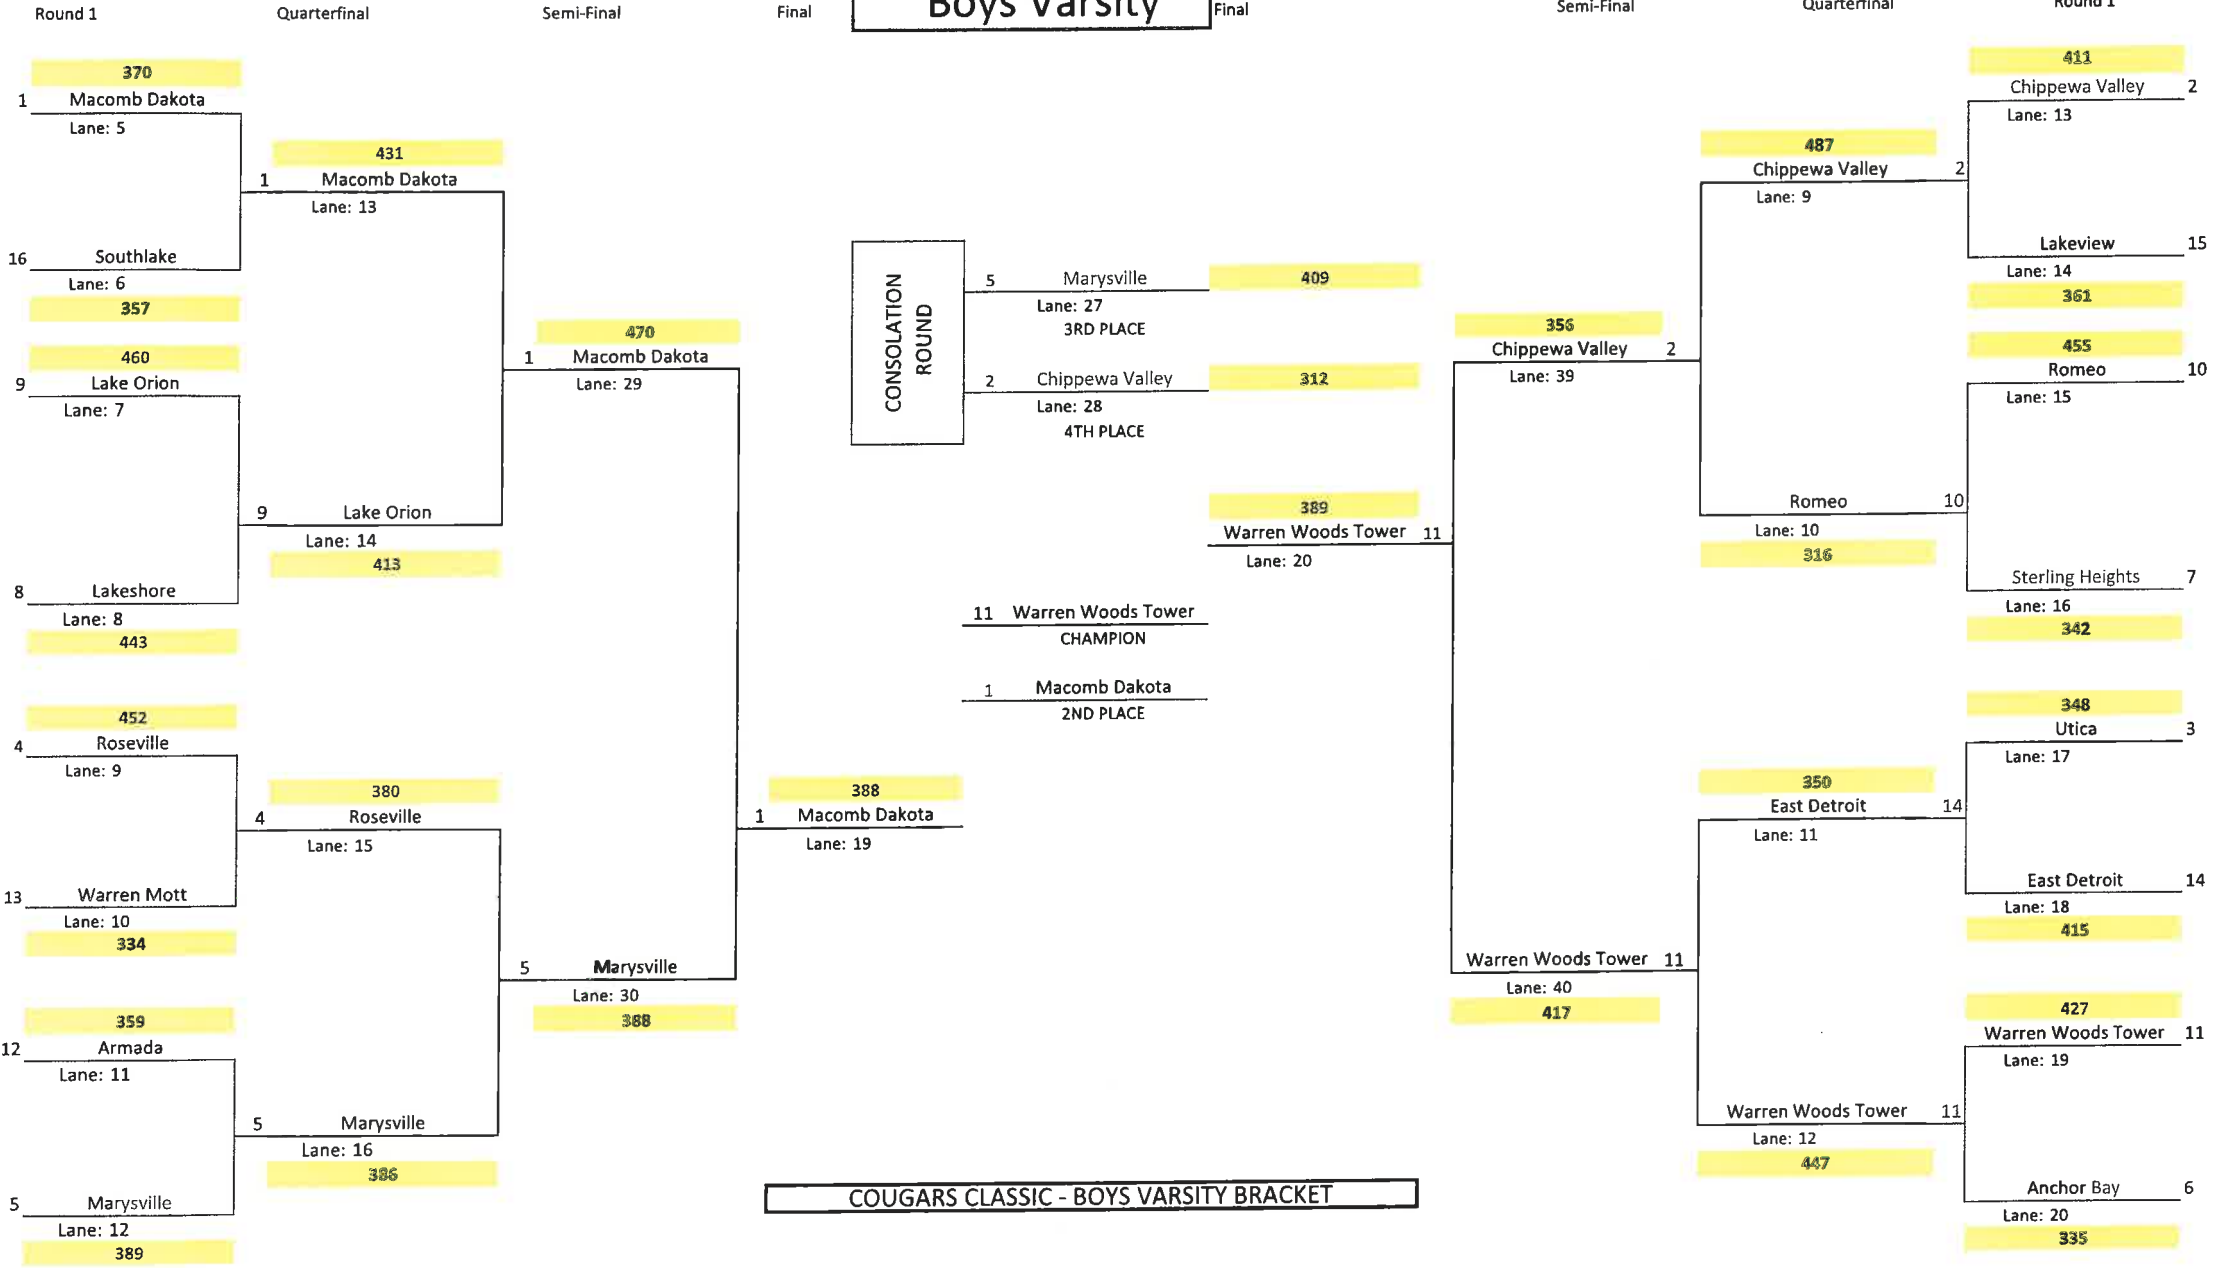

COUGARS CLASSIC
BOYS JV
TEAM QUALIFYING RESULTS

<u>Seed</u>	<u>School</u>	<u>Team</u>	<u>Score</u>
1	Macomb Dakota	Boys JV-A	3,136
2	Waterford Kettering	Boys JV-A	3,102
3	Flint Kearsley	Boys JV	3,101
4	Anchor Bay	Boys JV	3,058
5	Stevenson	Boys JV-A	3,041
6	Oxford	Boys JV-Gold	3,033
7	Utica	Boys JV	2,923
8	Chippewa Valley	Boys JV-A	2,884
9	Stevenson	Boys JV-B	2,819
10	Sterling Heights	Boys JV	2,779
11	Lakeshore	Boys JV	2,726
12	Oxford	Boys JV-Blue	2,726
13	Henry Ford II	Boys JV	2,570
14	Waterford Kettering	Boys JV-B	2,550
15	Romeo	Boys JV	2,539
16	Chippewa Valley	Boys JV-B	2,525
17	Lakeview	Boys JV	2,475
18	Macomb Dakota	Boys JV-B	2,356
19	Warren Woods Tower	Boys JV-A	2,163
20	Warren Woods Tower	Boys JV-B	1,685

COUGARS CLASSIC
GIRLS JV
TEAM QUALIFYING RESULTS

<u>Seed</u>	<u>School</u>	<u>Score</u>
1	Stevenson	2,694
2	Flint Kearsley	2,669
3	Macomb Dakota	2,609
4	Henry Ford II	2,064
5	Waterford Kettering	1,909
6	Regina	1,782
7	Chippewa Valley	1,496

COUGARS CLASSIC
BOYS VARSITY
TEAM QUALIFYING RESULTS

<u>Seed</u>	<u>School</u>	<u>Score</u>
1	Macomb Dakota	3,594
2	Chippewa Valley	3,541
3	Utica	3,427
4	Roseville	3,409
5	Marysville	3,339
6	Anchor Bay	3,304
7	Sterling Heights	3,240
8	Lakeshore	3,231
9	Lake Orion	3,212
10	Romeo	3,156
11	Warren Woods Tower	3,147
12	Armada	3,143
13	Warren Mott	3,082
14	East Detroit	2,989
15	Lakeview	2,912
16	Southlake	2,811

COUGARS CLASSIC
GIRLS VARSITY
TEAM QUALIFYING RESULTS

<u>Seed</u>	<u>School</u>	<u>Score</u>
1	Macomb Dakota	3,130
2	Chippewa Valley	2,679
3	Warren Woods Tower	2,604
4	East Detroit	2,551
5	Lakeview	2,432
6	Romeo	2,369
7	Regina	2,364
8	Southlake	2,350
9	Warren Mott	2,266
10	Utica	2,202
11	Anchor Bay	2,164

Boys Varsity

COUGARS CLASSIC - BOYS VARSITY BRACKET