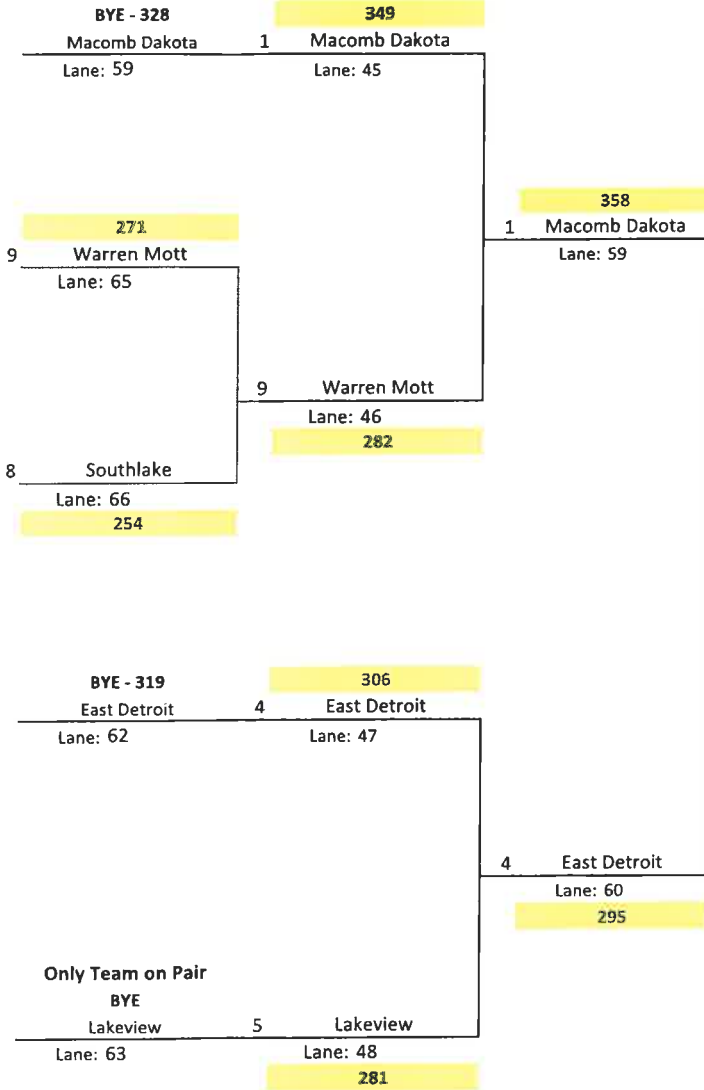

COUGARS CLASSIC  
GIRLS VARSITY  
TEAM QUALIFYING RESULTS

<u>Seed</u>	<u>School</u>	<u>Score</u>
1	Macomb Dakota	3,130
2	Chippewa Valley	2,679
3	Warren Woods Tower	2,604
4	East Detroit	2,551
5	Lakeview	2,432
6	Romeo	2,369
7	Regina	2,364
8	Southlake	2,350
9	Warren Mott	2,266
10	Utica	2,202
11	Anchor Bay	2,164

# Boys Varsity

COUGARS CLASSIC - BOYS VARSITY BRACKET

Round 1

Quarterfinal

Semi-Final

Final

# Girls Varsity

Final

Semi-Final

Quarterfinal

Round 1

## CONSOLATION ROUND