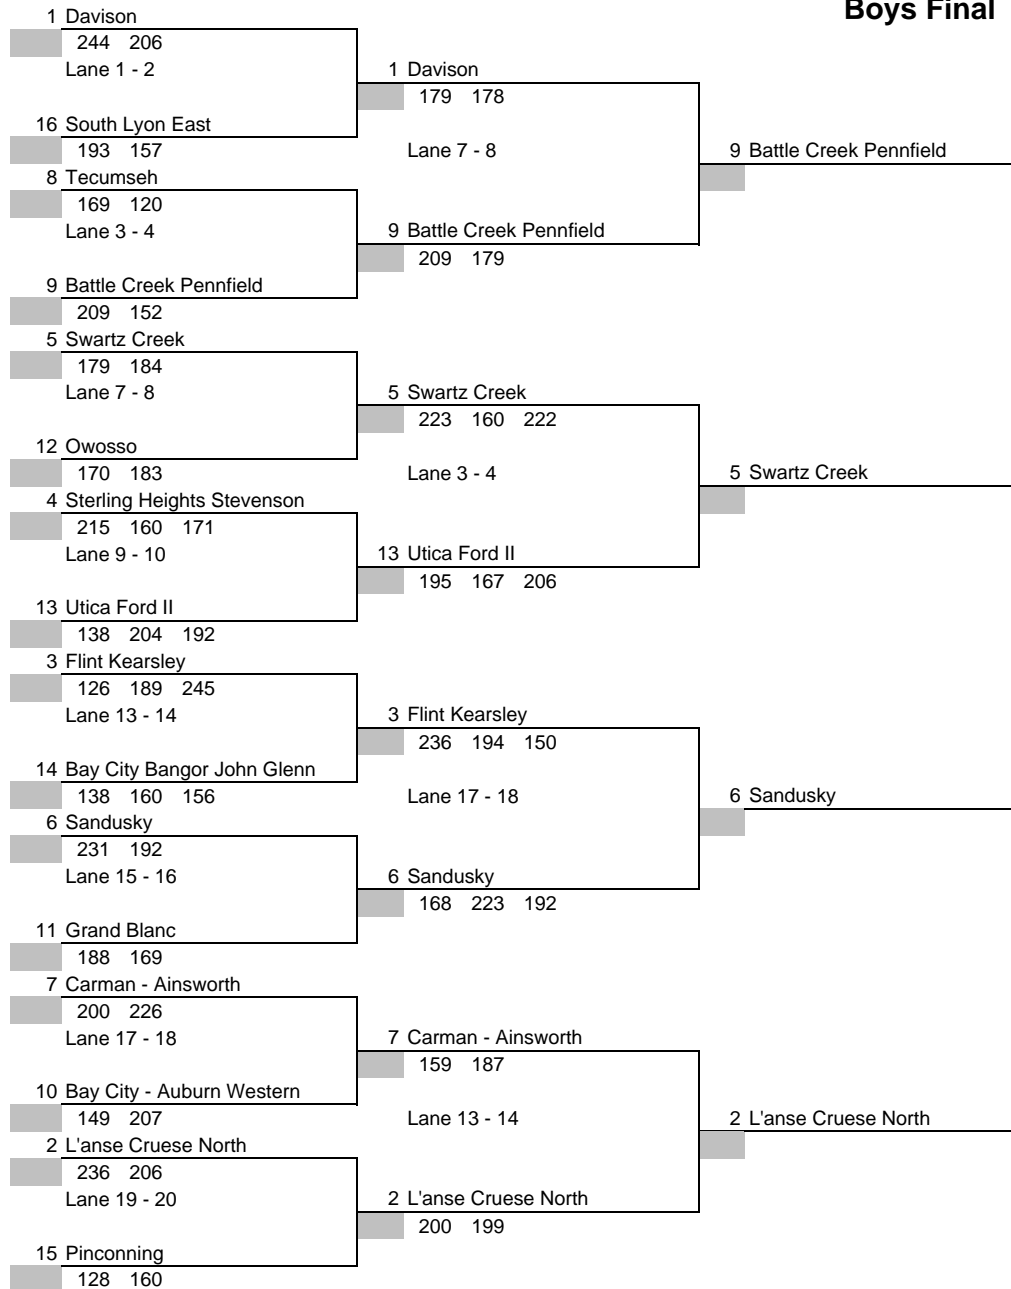

**Bay Regional
Medical Center**

**Bangor John Glenn
Holiday Invitational
Boys Final**

**Monitor Lanes
Bay City, Michigan
December 27, 2008**

- Swartz Creek
Champion
- L'anse Cruese North
Runner Up
- Battle Creek Pennfield
Third Place
- Sandusky
Fourth Place

Step Ladder Finals	
L'anse Cruese North 204 149	Championship Round Lanes 11-12
Swartz Creek 221 168	
Swartz Creek 179	Second Round Lanes 11-12
Battle Creek Pennfield 138	
Sandusky 164	First Round Lanes 11-12
Battle Creek Pennfield 233	