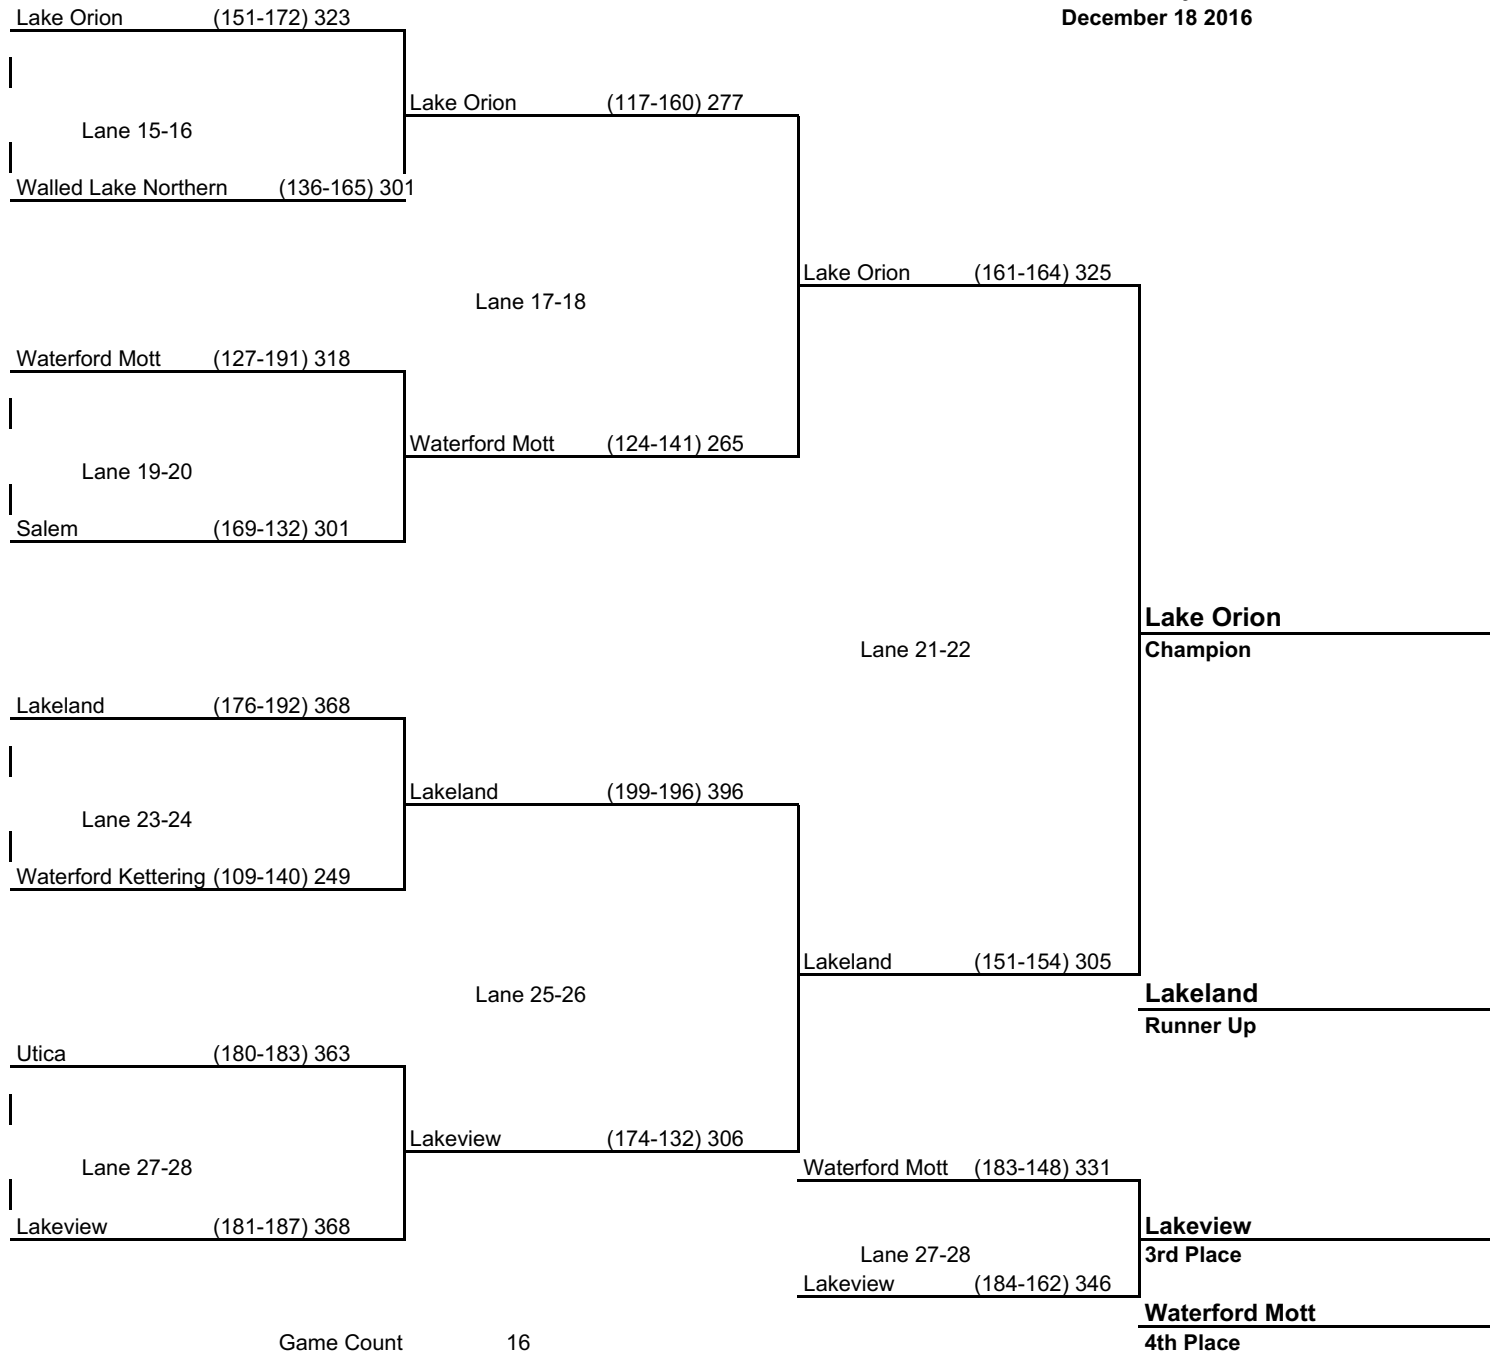

Lakeland Invitational Girl's Team Finals

Century Bowl
December 18 2016

Lake Orion (151-172) 323
Lane 15-16
Walled Lake Northern (136-165) 301

Lake Orion (117-160) 277
Lane 17-18
Waterford Mott (124-141) 265

Waterford Mott (127-191) 318
Lane 19-20
Salem (169-132) 301

Lake Orion (161-164) 325
Lane 21-22

Lake Orion
Champion

Lakeland (176-192) 368
Lane 23-24
Waterford Kettering (109-140) 249

Lakeland (199-196) 396
Lane 25-26
Lakeview (174-132) 306

Lakeland (151-154) 305

Lakeland
Runner Up

Utica (180-183) 363
Lane 27-28
Lakeview (181-187) 368

Waterford Mott (183-148) 331
Lane 27-28
Lakeview (184-162) 346

Lakeview
3rd Place

Waterford Mott
4th Place