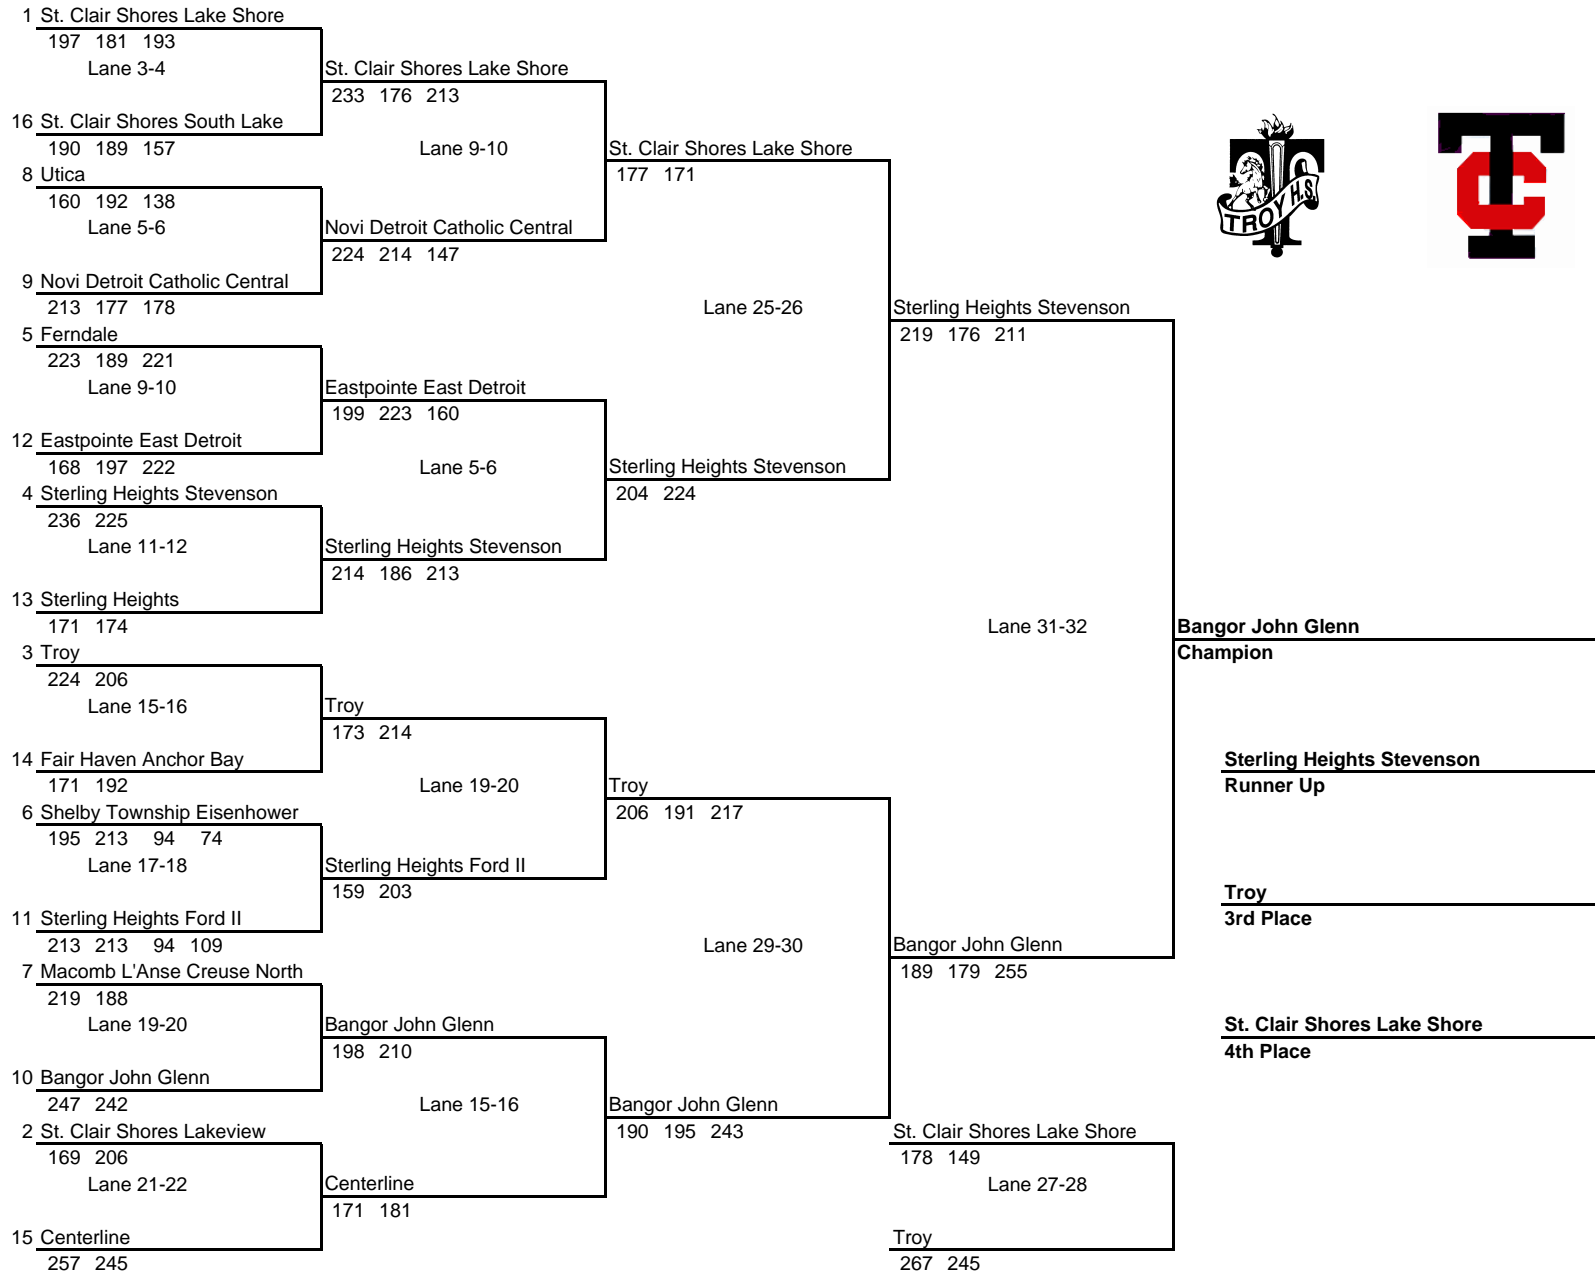

Tri-County Invitational Boy's Final

Five Star Lanes
Sterling Heights, MI
January 30, 2010

Tri-County Invitational Girl's Final

Five Star Lanes
Sterling Heights, MI
January 30, 2010