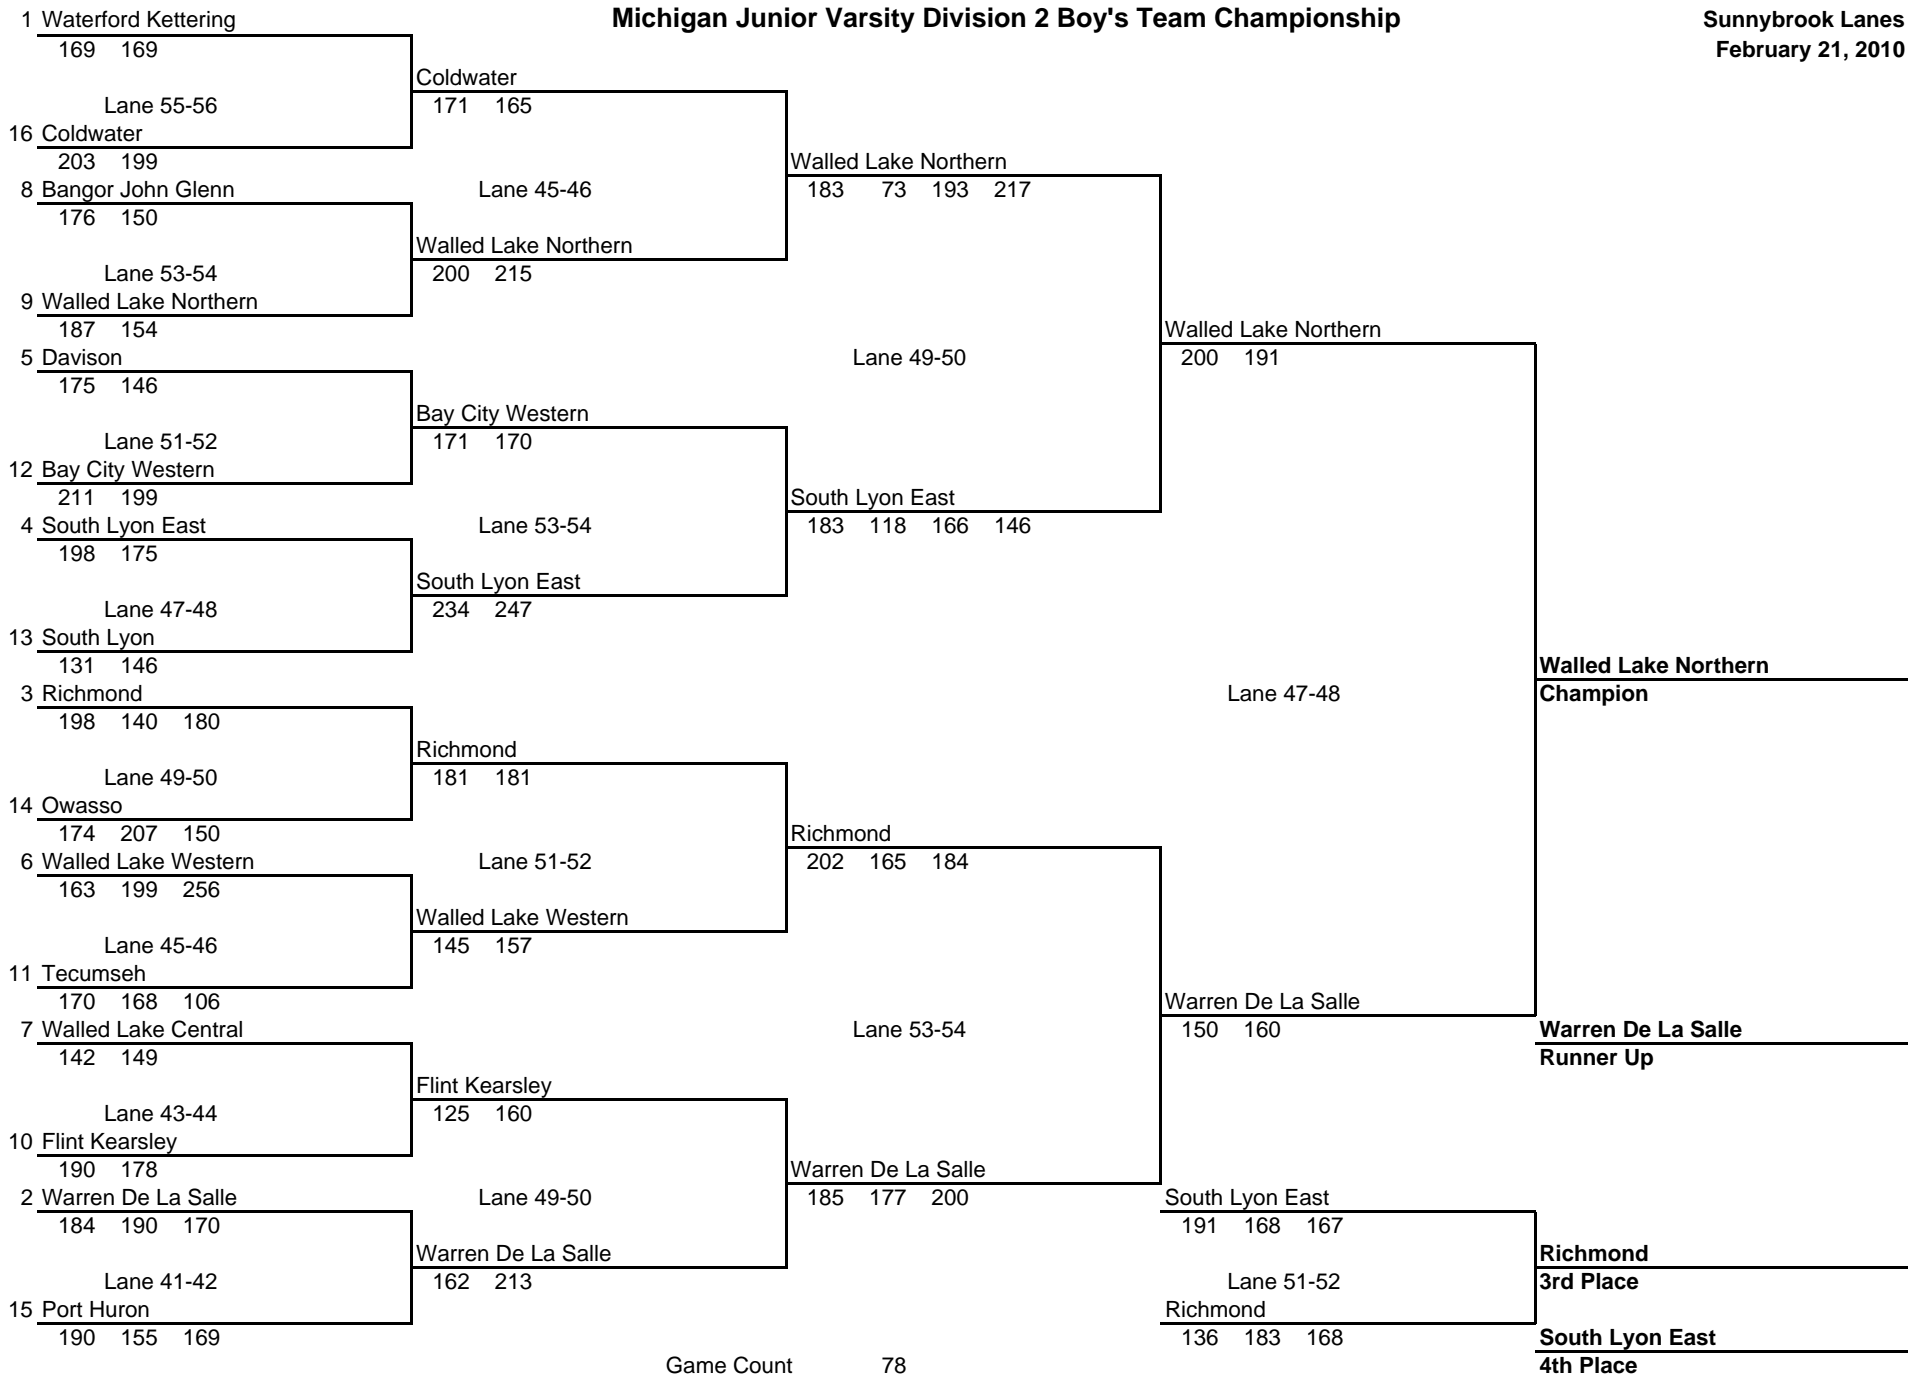

Michigan Junior Varsity Division 2 Boy's Team Championship

Sunnybrook Lanes
February 21, 2010